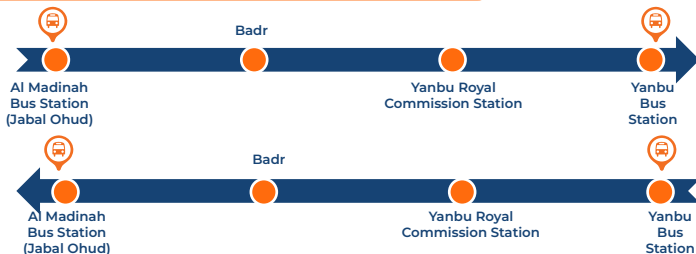

BUS ROUTES

1.22 NW22 Al Madinah - Yanbu

Al Madinah - Yanbu (Departure)

Al Madinah Bus Station (Jabal Ohud)

Badr

Yanbu Royal Commission Station

Yanbu Bus Station (Arrival)

Trip 1

Trip 2

Trip 3

Trip 4

01:30

07:15

13:00

18:30

03:30

09:15

15:00

20:30

04:37

10:22

16:07

21:37

05:05

10:50

16:35

22:05

Yanbu - Al Madinah (Departure)

Yanbu Bus Station

Yanbu Royal Commission Station

Badr

Al Madinah Bus Station (Jabal Ohud) (Arrival)

Trip 1

Trip 2

Trip 3

Trip 4

00:30

07:30

12:30

17:30

01:03

08:03

13:03

18:03

02:10

09:10

14:10

19:10

04:05

11:05

16:05

21:05