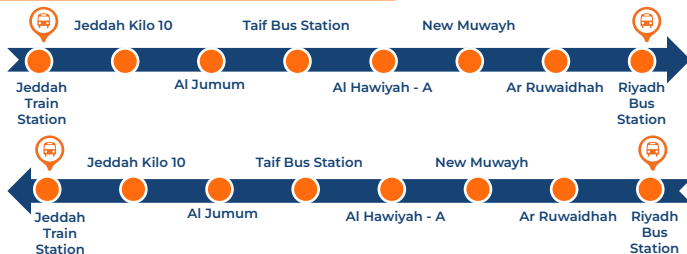

BUS ROUTES

1.18 NW18 Jeddah - Riyadh

Jeddah - Riyadh (Departure)

	Trip 1	Trip 2	Trip 3	Trip 4	Trip 5	Trip 6
Jeddah Train Station	01:00	07:00	11:00	15:00	19:00	21:00
Jeddah Kilo 10	01:19	07:19	11:19	15:19	19:19	21:19
Al Jumum	02:14	08:14	12:14	16:14	20:14	22:14
Taif Bus Station	04:34	10:34	14:34	18:34	22:34	00:34
Al Hawiyah - A	04:52	10:52	14:52	18:52	22:52	00:52
New Muwayh	07:07	13:07	17:07	21:07	01:07	03:07
Ar Ruwaidhah	11:00	17:00	21:00	01:00	05:00	07:00
Riyadh Bus Station (Arrival)	13:50	19:50	23:50	03:50	07:50	09:50

Riyadh - Jeddah (Departure)

	Trip 1	Trip 2	Trip 3	Trip 4	Trip 5	Trip 6
Riyadh Bus Station	02:00	08:30	11:30	17:30	21:00	23:30
Ar Ruwaidhah	05:01	11:31	14:31	20:31	00:01	02:31
New Muwayh	09:05	15:35	18:35	00:35	04:05	06:35
Taif Bus Station	11:30	18:00	21:00	03:00	06:30	09:00
Al Hawiyah	11:48	18:18	21:18	03:18	06:48	09:18
Al Jumum	13:38	20:08	23:08	05:08	08:38	11:08
Jeddah Kilo 10	14:30	21:00	00:00	06:00	09:30	12:00
Jeddah Train Station (Arrival)	14:50	21:20	00:20	06:20	09:50	12:20