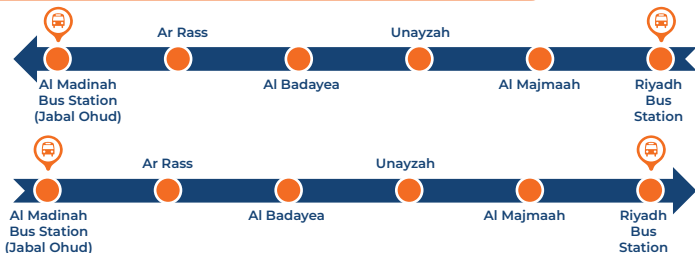

BUS ROUTES

2.16 NW16B Al Madinah - Riyadh

Al Madinah - Riyadh (Departure) Trip 1

Al Madinah (Jabal Ohud) 09:00

Ar Rass 14:17

Al Badayea 14:51

Unayzah 15:37

Al Majmaah 17:31

Riyadh Bus Station (Arrival) 20:37

Riyadh - Al Madinah (Departure) Trip 1

Riyadh Bus Station 10:30

Al Majmaah 13:40

Unayzah 15:43

Al Badayea 16:16

Ar Rass 16:54

Al Madinah (Jabal Ohud) (Arrival) 22:01