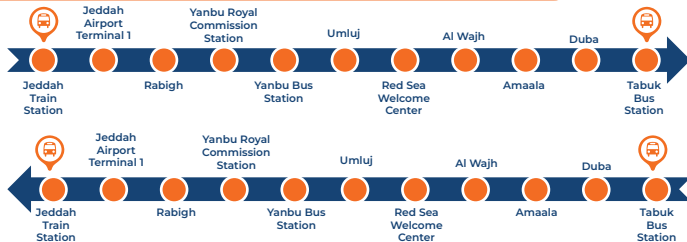

BUS ROUTES

1.4 NW04 Jeddah - Tabuk (EXPRESS)

Jeddah - Tabuk (Departure)	Trip 1	Trip 2	Trip 3	Trip 4	Trip 5
Jeddah Train Station	02:00	06:00	10:00	14:00	22:00
Jeddah Airport Terminal 1	02:45	06:45	10:45	14:45	22:45
Rabigh	04:33	08:33	12:33	16:33	00:33
Yanbu Royal Commission Station	06:54	10:54	14:54	18:54	02:54
Yanbu Bus Station	07:42	11:42	15:42	19:42	03:42
Umluj	09:42	13:42	17:42	21:42	05:42
Red Sea Welcome Center	10:35	14:35	18:35	22:35	06:35
Al Wajh	12:15	16:15	20:15	00:15	08:15
Amaala	13:13	17:13	21:13	01:13	09:13
Duba	14:28	18:28	22:28	02:28	10:28
Tabuk Bus Station (Arrival)	16:55	20:55	00:55	04:55	12:55

Tabuk - Jeddah (Departure)	Trip 1	Trip 2	Trip 3	Trip 4	Trip 5
Tabku Bus Station	01:00	05:00	09:00	13:00	17:00
Duba	03:37	07:37	11:37	15:37	19:37
Amaala	04:43	08:43	12:43	16:43	20:43
Al Wajh	06:08	10:08	14:08	18:08	22:08
Umluj	07:16	11:16	15:16	19:16	23:16
Red Sea Welcome Center	08:16	12:16	16:16	20:16	00:16
Yanbu Bus Station	10:31	14:31	18:31	22:31	02:31
Yanbu Royal Commission Station	11:04	15:04	19:04	23:04	03:04
Rabigh	13:32	17:32	21:32	01:32	05:32
Jeddah Airport Terminal 1	15:17	19:17	23:17	03:17	07:17
Jeddah Train Station (Arrival)	15:57	19:57	23:57	03:57	07:57