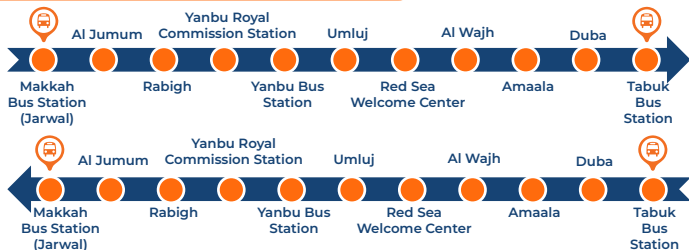

BUS ROUTES

1.31 NW31 Makkah - Tabuk

Makkah - Tabuk (Departure)

Trip 1

Makkah Bus Station (Jarwal)

16:30

Al Jumum

17:05

Rabigh

19:00

Yanbu Royal Commission Station

21:31

Yanbu Bus Station

22:09

Umluj

00:09

Red Sea Welcome Center

01:02

Al Wajh

02:42

Amaala

03:40

Duba

04:55

Tabuk Bus Station (Arrival)

07:21

Tabuk - Makkah (Departure)

Trip 1

Tabuk Bus Station

19:00

Duba

21:37

Amaala

22:43

Al Wajh

00:08

Red Sea Welcome Center

01:14

Umluj

02:14

Yanbu Bus Station

04:24

Yanbu Royal Commission Station

04:57

Rabigh

06:47

Al Jumum

09:18

Makkah Bus Station (Arrival)

09:51