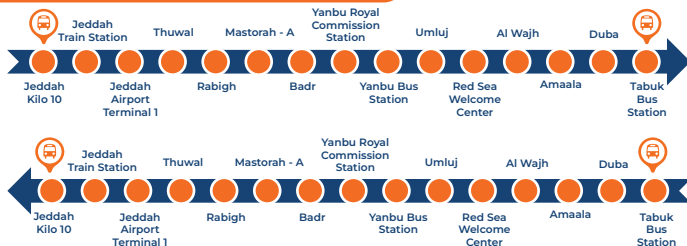

BUS ROUTES

1.3 NW03 Jeddah - Tabuk

Jeddah - Tabuk (Departure)

Trip 1

Jeddah Kilo 10	17:05
Jeddah Train Station	17:45
Jeddah Airport Terminal 1	18:25
Thuwal	19:33
Rabigh	20:30
Mastorah - A	21:08
Badr	22:44
Yanbu Royal Commission Station	23:51
Yanbu Bus Station	00:39
Umluj	02:39
Red Sea Welcome Center	03:34
Al Wajh	05:14
Amaala	06:12
Duba	07:27
Tabuk Bus Station (Arrival)	09:55

Tabuk - Jeddah (Departure)

Trip 1

Tabuk Bus Station	21:30
Duba	00:12
Amaala	01:20
Al Wajh	02:45
Umluj	03:53
Red Sea Welcome Center	04:53
Yanbu Bus Station	07:08
Yanbu Royal Commission Station	07:41
Badr	08:48
Mastorah - B	10:20
Rabigh	10:59
Thuwal	11:50
Jeddah Airport Terminal 1	13:04
Jeddah Train Station	13:50
Jeddah Kilo 10 (Arrival)	14:08