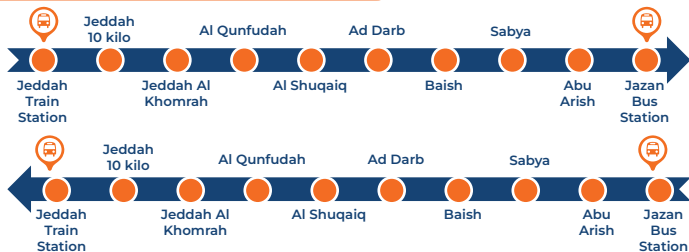

BUS ROUTES

1.7 NW07 Jeddah - Jazan

Jeddah - Jazan (Departure)

	Trip 1	Trip 2	Trip 3	Trip 4
Jeddah Train Station	08:00	12:00	16:00	18:30
Jeddah 10 kilo	08:21	12:21	16:21	18:51
Jeddah Al Khomrah - A	08:47	12:47	16:47	19:17
Al Qunfudah	13:10	17:10	21:10	23:40
Al Shuqaiq - B	15:58	19:58	23:58	02:28
Ad Darb	16:36	20:36	00:36	03:06
Baish	17:27	21:27	01:27	03:57
Sabya - B	18:04	22:04	02:04	04:34
Abu Arish	18:48	22:48	02:48	05:18
Jazan Bus Station (Arrival)	19:28	23:28	03:28	05:58

Jazan - Jeddah (Departure)

	Trip 1	Trip 2	Trip 3	Trip 4
Jazan Bus Station (Arrival)	07:30	10:30	14:00	17:00
Abu Arish	08:07	11:07	14:37	17:37
Sabya	08:44	11:44	15:14	18:14
Baish	09:18	12:18	15:48	18:48
Ad Darb	10:06	13:06	16:36	19:36
Al Shuqaiq - A	10:37	13:37	17:07	20:07
Al Qunfudah	13:27	16:27	19:57	22:57
Jeddah Al Khomrah - B	18:04	21:04	00:34	03:34
Jeddah 10 kilo	18:36	21:36	01:06	04:06
Jeddah Train Station (Arrival)	18:56	21:56	01:26	04:26