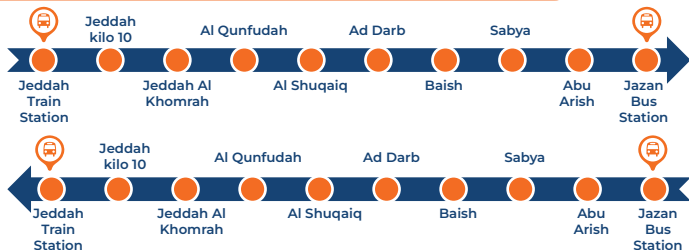

BUS ROUTES

1.8 NW08 Jeddah - Jazan (EXPRESS)

Jeddah - Jazan (Departure)

	Trip 1	Trip 2
Jeddah Train Station	21:00	23:30
Jeddah Kilo 10	21:21	23:51
Jeddah Al Khomrah - A	21:47	00:17
Al Qunfudah	02:10	04:40
Al Shuqaiq - B	04:58	07:28
Ad Darb	05:36	08:06
Baish	06:27	08:57
Sabya - B	07:04	09:34
Abu Arish	07:40	10:10
Jazan Bus Station (Arrival)	08:20	10:50

Jazan - Jeddah (Departure)

	Trip 1	Trip 2
Jazan Bus Station	20:00	23:30
Abu Arish	20:37	00:07
Sabya	21:14	00:44
Baish	21:48	01:18
Ad Darb	22:36	02:06
Al Shuqaiq - A	23:07	02:37
Al Qunfudah	01:57	05:27
Jeddah Al Khomrah - B	06:34	10:04
Jeddah Kilo 10	06:56	10:26
Jeddah Train Station (Arrival)	07:16	10:46