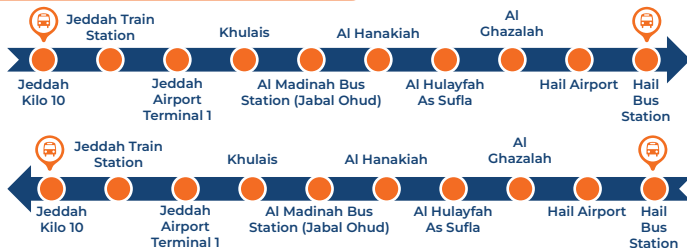

BUS ROUTES

1.1 NW01 Jeddah - Hail

Jeddah - Hail (Departure)

	Trip 1	Trip 2
Jeddah Kilo 10	06:20	17:10
Jeddah Train Station	07:00	18:00
Jeddah Airport Terminal 1	07:45	18:45
Khulais	08:48	19:48
Al Madinah Bus Station (Jabal Ohud)	13:28	00:28
Al Hanakiah	14:53	01:53
Al Hulyafah As Sufia	16:59	03:59
Al Ghazalah	18:14	05:14
Hail Airport	19:17	06:17
Hail Bus Station (Arrival)	19:35	06:35

Hail - Jeddah (Departure)

	Trip 1	Trip 2
Hail Bus Station	10:30	23:30
Hail Airport	10:30	23:30
Al Ghazalah	11:51	00:51
Al Hulyafah As Sufia	13:23	02:23
Al Hanakiah	15:59	04:59
Al Madinah Bus Station (Jabal Ohud)	17:24	06:24
Khulais	21:34	10:34
Jeddah Airport Terminal 1	22:39	11:39
Jeddah Train Station	23:34	12:34
Jeddah kilo 10 (Arrival)	23:52	12:52