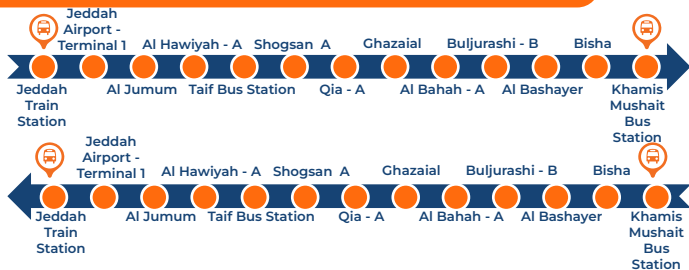

BUS ROUTES

1.30 NW30 Jeddah - Khamis Mushait

Jeddah - Khamis Mushait (Departure)	Trip 1	Trip 2
Jeddah Train Station	09:00	22:30
Jeddah Airport Terminal 1	09:40	23:10
Al Jumum	10:30	00:00
Al Hawiyah - A	12:18	01:48
Taif Bus Station	13:02	02:32
Shogsan - A	13:51	03:21
Qia - A	14:07	03:37
Ghazaial	14:29	03:59
Al Bahah - A	16:21	05:51
Buljurashi - A	17:01	06:31
Al Bashayer	18:11	07:41
Bisha	19:46	09:16
Khamis Mushait Bus Station (Arrival)	22:56	12:26

Khamis Mushait - Jeddah (Departure)	Trip 1	Trip 2	Trip 3
Khamis Mushait Bus Station	06:30	12:00	17:30
Bisha	09:35	15:05	20:35
Al Bashayer	11:10	16:40	22:10
Buljurashi - A	12:20	17:50	23:20
Al Bahah	13:07	18:37	00:07
Ghazaial	15:12	20:42	02:12
Qia - B	15:24	20:54	02:24
Shogsan - B	15:40	21:10	02:40
Taif Bus Station	16:46	22:16	03:46
Al Hawiyah (Taif)	17:04	22:34	04:04
Al Jumum	18:52	00:22	05:52
Jeddah Airport - Terminal 1	19:42	01:12	06:42
Jeddah Train Station (Arrival)	20:23	01:53	07:23