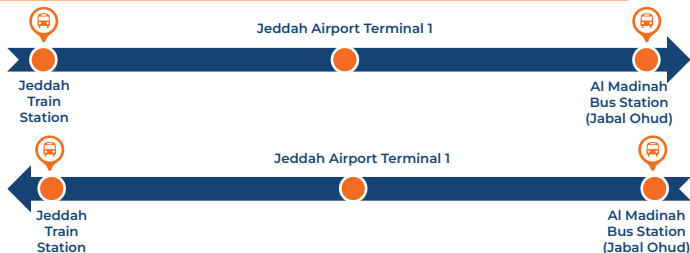

BUS ROUTES

1.2 NW02 Jeddah - Al Madinah (Express)

Jeddah - Al Madinah (Departure)	Trip 1	Trip 2	Trip 3	Trip 4	Trip 5
Jeddah Train Station	10:00	13:30	16:00	20:30	23:59
Jeddah Airport Terminal 1	10:45	14:15	16:45	21:15	00:44
Al Madinah Bus Station (Jabal Ohud) (Arrival)	15:40	19:10	21:40	02:10	05:39

Al Madinah - Jeddah (Departure)	Trip 1	Trip 2	Trip 3	Trip 4	Trip 5
Al Madinah Bus Station (Jabal Ohud)	10:00	13:30	16:00	20:30	23:59
Jeddah Airport Terminal 1	14:59	18:29	20:59	01:29	04:58
Jeddah Train Station (Arrival)	15:40	19:10	21:40	02:10	05:39