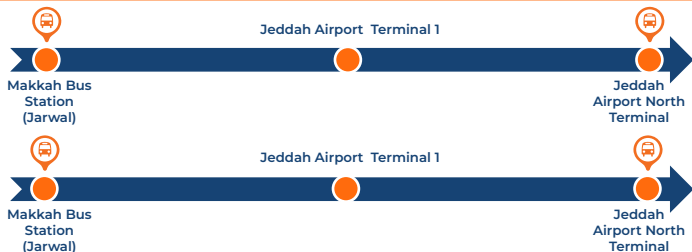

BUS ROUTES

1.28 NW28 Makkah Bus Station (Jarwal) – Jeddah Airport North Terminal

Makkah Bus Station (Jarwal) – Jeddah
Airport North Terminal (Departure)

Trip 1 Trip 2 Trip 3 Trip 4 Trip 5 Trip 6

Makkah Bus Station (Jarwal)

01:00 03:00 05:00 07:00 09:00 11:00

Jeddah Airport Terminal 1

02:25 04:25 06:25 08:25 10:25 12:25

Jeddah Airport North Terminal (Arrival)

02:45 04:45 06:45 08:45 10:45 12:45

Makkah Bus Station (Jarwal) – Jeddah
Airport North Terminal (Departure)

Trip 7 Trip 8 Trip 9 Trip 10 Trip 11 Trip 12

Makkah Bus Station (Jarwal)

13:00 15:00 17:00 19:00 21:00 23:00

Jeddah Airport Terminal 1

14:25 16:25 18:25 20:25 22:25 00:25

Jeddah Airport North Terminal (Arrival)

14:45 16:45 18:45 20:45 22:45 00:45