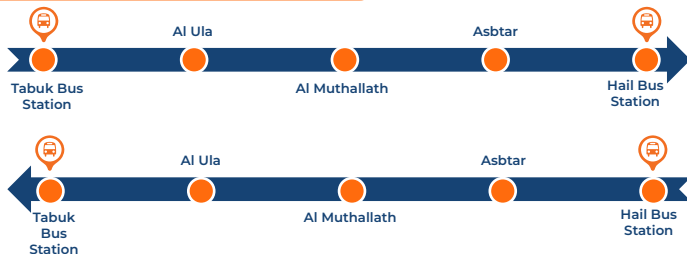

BUS ROUTES

1.27 NW27 Tabuk - Hail

Tabuk Bus Station - Hail (Departure)

Trip 1

Tabuk Bus Station

19:00

Al Ula

22:47

Al Muthallath

01:09

Asbtar

02:53

Hail Bus Station (Arrival)

05:08

Hail - Tabuk (Departure)

Trip 1

Hail Bus Station

20:15

Asbtar

22:30

Al Muthallath

01:00

Al Ula

02:47

Tabuk Bus Station (Arrival)

06:34