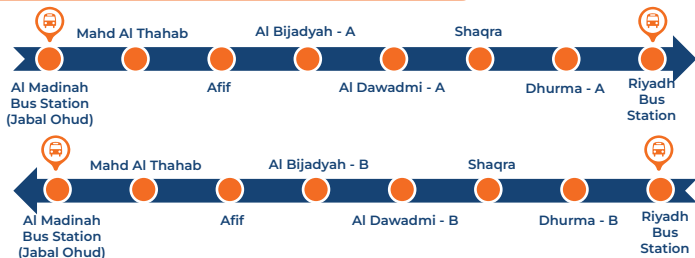

BUS ROUTES

1.17 NW17 Al Madinah - Riyadh

Al Madinah - Riyadh (Departure)

	Trip 1	Trip 2
Al Madinah Bus Station (Jabal Ohud)	07:30	16:00
Mahd Al Thahab	10:20	18:50
Afif	13:10	21:40
Al Bijadyah - A	14:30	23:00
Al Dawadmi - A	15:50	00:20
Shaqra	17:25	01:55
Dhurma - A	19:11	03:41
Riyadh Bus Station (Arrival)	20:44	05:14

Riyadh - Al Madinah (Departure)

	Trip 1	Trip 2
Riyadh Bus Station	07:30	16:30
Dhurma - B	08:50	17:50
Shaqra	10:46	19:46
Al Dawadmi - B	12:25	21:25
Al Bijadyah - B	13:39	22:39
Afif	15:24	00:24
Mahd Al Thahab	17:54	02:54
Al Madinah Bus Station (Jabal Ohud) (Arrival)	20:29	05:29