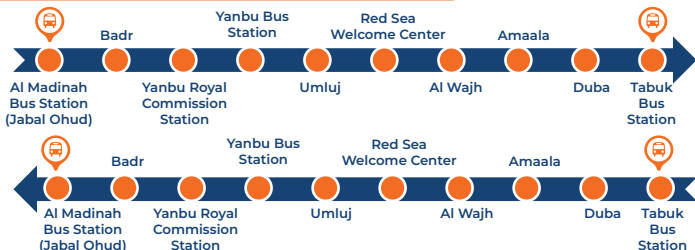

BUS ROUTES

1.5 NW05 Al Madinah - Tabuk

Al Madinah - Tabku Bus Station (Departure) Trip 1

Al Madinah Bus Station (Jabal Ohud)	09:30
Badr	11:30
Yanbu Royal Commission Station	12:37
Yanbu Bus Station	13:25
Umluj	15:25
Red Sea Welcome Center	16:18
Al Wajh	17:58
Amaala	18:56
Duba	20:11
Tabuk Bus Station (Arrival)	22:37

Tabku Bus Station - Al Madinah (Departure) Trip 1

Tabuk Bus Station	10:30
Duba	13:09
Amaala	14:17
Al Wajh	15:42
Red Sea Welcome Center	16:50
Umluj	17:50
Yanbu Bus Station	20:05
Yanbu Royal Commission Station	20:38
Badr	21:45
Al Madinah Bus Station (Jabal Ohud) (Arrival)	23:40