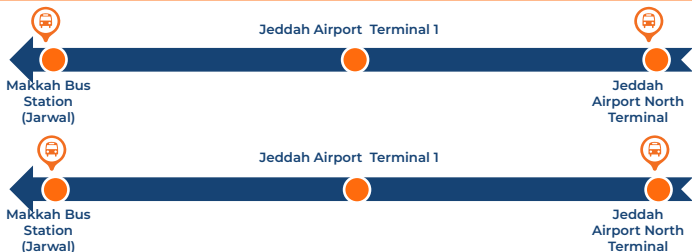

BUS ROUTES

2.28 NW28 Jeddah Airport North Terminal - Makkah Bus Station (Jarwal)

Jeddah Airport North Terminal -
Makkah Bus Station (Jarwal) (Departure)

Trip 1 Trip 2 Trip 3 Trip 4 Trip 5 Trip 6

Jeddah Airport North Terminal

01:25 03:25 05:25 07:25 09:25 11:25

Jeddah Airport Terminal 1

02:00 04:00 06:00 08:00 10:00 12:00

Makkah Bus Station (Jarwal) (Arrival)

03:25 05:25 07:25 09:25 11:25 13:25

Jeddah Airport North Terminal -
Makkah Bus Station (Jarwal) (Departure)

Trip 7 Trip 8 Trip 9 Trip 10 Trip 11 Trip 12

Jeddah Airport North Terminal

13:25 15:25 17:25 19:25 21:25 23:25

Jeddah Airport Terminal 1

14:00 16:00 18:00 20:00 22:00 00:00

Makkah Bus Station (Jarwal) (Arrival)

15:25 17:25 19:25 21:25 23:25 01:25