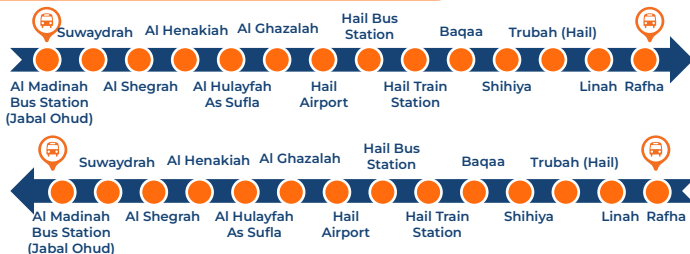

BUS ROUTES

1.21 NW21 Al Madinah - Rafha

Madinah – Rafha (Departure)

Trip 1

Al Madinah Bus Station (Jabal Ohud)	08:00
Suwaydrah - B	09:05
Al Shegrah - A	09:23
Al Henakiah	09:52
Al Hulayfah As Sufia	11:59
Al Ghazalah	13:14
Hail Airport	14:17
Hail Bus Station	15:05
Hail Train Station	15:35
Baqaa	16:41
Shihiya	17:11
Trubah (Hail)	18:19
Linah	19:34
Rafha (Arrival)	20:57

Rafha - Madinah (Departure)

Trip 1

Rafha	09:00
Linah	10:18
Trubah (Hail)	11:53
Shihiya	12:44
Baqaa	13:15
Hail Train Station	14:20
Hail Bus Station	15:15
Hail Airport	15:33
Al Ghazalah	16:38
Al Hulayfah As Sufia	18:10
Al Henakiah	20:03
Al Shegrah - B	20:28
Suwaydrah - A	20:53
Al Madinah Jabal Ohud Station (Arrival)	21:48