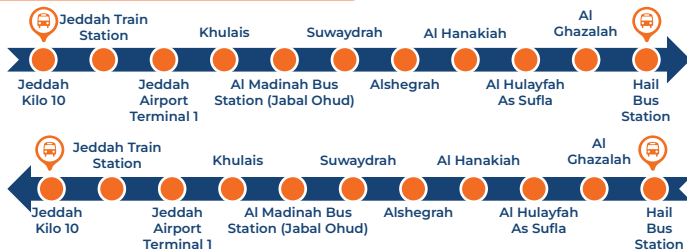

BUS ROUTES

1.1 NW01 Jeddah - Hail

Jeddah - Hail (Departure)	Trip 1	Trip 2
Jeddah Kilo 10	06:20	17:10
Jeddah Train Station	07:00	18:00
Jeddah Airport Terminal 1	07:45	18:45
Khulais	08:48	19:48
Al Madinah Bus Station (Jabal Ohud)	13:28	00:28
Suwaydrah - B	14:26	01:26
Alshegrah - A	14:44	01:44
Al Hanakiah	15:08	02:08
Al Hulaifah As Sufia	17:15	04:15
Al Ghazalah	18:30	05:30
Hail Bus Station (Arrival)	19:51	06:51

Hail - Jeddah (Departure)	Trip 1	Trip 2
Hail Bus Station	10:30	23:30
Al Ghazalah	11:51	00:51
Al Hulaifah As Sufia	13:23	02:23
Al Hanakiah	15:16	04:16
Alshegrah	15:40	04:40
Suwaydrah	15:59	04:59
Al Madinah Bus Station (Jabal Ohud)	17:24	06:24
Khulais	21:34	10:34
Jeddah Airport Terminal 1	22:39	11:39
Jeddah Train Station	23:34	12:34
Jeddah kilo 10 (Arrival)	23:52	12:52