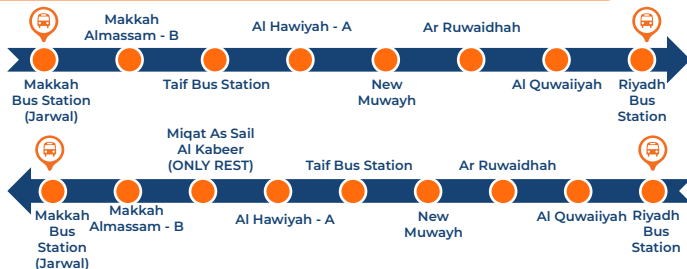

BUS ROUTES

1.20 NW20 Makkah - Riyadh (EXPRESS)

Makkah - Riyadh (Departure)	Trip 1	Trip 2	Trip 3	Trip 4
Makkah Bus Station (Jarwal)	10:00	14:00	18:00	21:30
Makkah Almassam - B	10:21	14:21	18:21	21:51
Taif Bus Station	12:17	16:17	20:17	23:47
Al Hawiyah - A	12:35	16:35	20:35	00:05
New Muwayh	15:00	19:00	23:00	02:30
Ar Ruwaidhah	18:55	22:55	02:55	06:25
Al Quwaiiyah	19:55	23:55	03:55	07:25
Riyadh Bus Station (Arrival)	22:10	02:10	06:10	09:40

Riyadh - Makkah (Departure)	Trip 1	Trip 2	Trip 3	Trip 4
Riyadh Bus Station	10:00	16:00	19:30	22:00
Al Quwaiiyah	12:29	18:29	21:59	00:29
Ar Ruwaidhah	13:20	19:20	22:50	01:20
New Muwayh	17:30	23:30	03:00	05:30
Taif Bus Station	19:50	01:50	05:20	07:50
Al Hawiyah - A	20:08	02:08	05:38	08:08
Miqat As Sail Al Kabeer (ONLY REST)	21:08	03:08	06:38	09:08
Makkah Almassam - A	22:02	04:02	07:32	10:02
Makkah Bus Station (Jarwal) (Arrival)	22:28	04:28	07:58	10:28