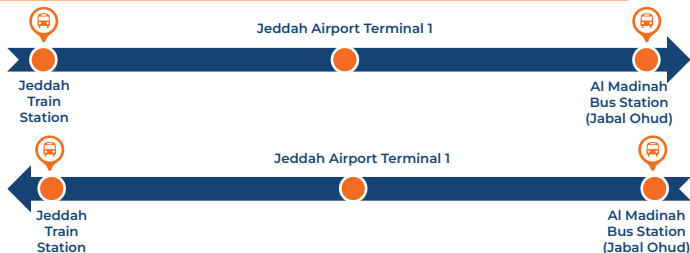

BUS ROUTES

1.1 NW01 Jeddah - Hail

Jeddah - Hail (Departure)	Trip 1	Trip 2
Jeddah Kilo 10	06:20	17:10
Jeddah Train Station	07:00	18:00
Jeddah Airport Terminal 1	07:45	18:45
Khulais	08:48	19:48
Al Madinah Bus Station (Jabal Ohud)	13:28	00:28
Suwaydrah - B	14:26	01:26
Alshegrah - A	14:44	01:44
Al Hanakiah	15:08	02:08
Al Hulaifah As Sufia	17:15	04:15
Al Ghazalah	18:30	05:30
Hail Bus Station (Arrival)	19:51	06:51

Hail - Jeddah (Departure)	Trip 1	Trip 2
Hail Bus Station	10:30	23:30
Al Ghazalah	11:51	00:51
Al Hulaifah As Sufia	13:23	02:23
Al Hanakiah	15:16	04:16
Alshegrah	15:40	04:40
Suwaydrah	15:59	04:59
Al Madinah Bus Station (Jabal Ohud)	17:24	06:24
Khulais	21:34	10:34
Jeddah Airport Terminal 1	22:39	11:39
Jeddah Train Station	23:34	12:34
Jeddah kilo 10 (Arrival)	23:52	12:52

BUS ROUTES

1.2 NW02 Jeddah - Al Madinah (Express)

Jeddah - Al Madinah (Departure)	Trip 1	Trip 2	Trip 3	Trip 4	Trip 5
Jeddah Train Station	10:00	13:30	16:00	20:30	23:59
Jeddah Airport Terminal 1	10:45	14:15	16:45	21:15	00:44
Al Madinah Bus Station (Jabal Ohud) (Arrival)	15:40	19:10	21:40	02:10	05:39

Tabku Bus Station - Al Madinah (Departure) Trip 1

Tabuk Bus Station	11:15
Duba	13:54
Al Wajh	16:27
Umluj	18:35
Yanbu Bus Station	20:50
Yanbu Royal Commission Station	21:23
Badr	22:30
Al Madinah Bus Station (Jabal Ohud) (Arrival)	00:25