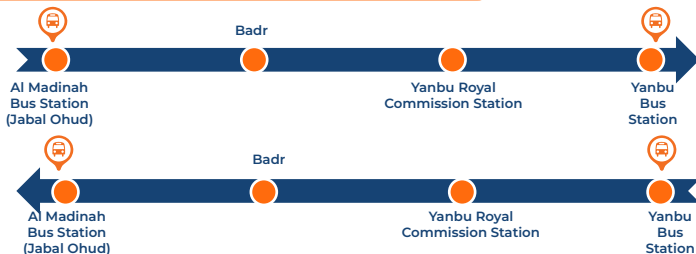

BUS ROUTES

1.21 NW21 Al Madinah - Rafha

Madinah – Rafha (Departure)	Trip 1
Al Madinah Bus Station (Jabal Ohud)	08:00
Suwaydrah - B	09:05
Al Shegrah - A	09:23
Al Henakiah	09:52
Al Hulayfah As Sufia	11:59
Al Ghazalah	13:14
Hail Bus Station	15:05
Baqaa	16:41
Shihiya	17:11
Trubah (Hail)	18:19
Linah	19:34
Rafha (Arrival)	20:57

Rafha - Madinah (Departure)	Trip 1
Rafha	09:00
Linah	10:18
Trubah (Hail)	11:53
Shihiya	12:44
Baqaa	13:15
Hail Bus Station	15:15
Al Ghazalah	16:38
Al Hulayfah As Sufia	18:10
Al Henakiah	20:03
Al Shegrah	20:28
Suwaydrah	20:53
Al Madinah Jabal Ohud Station (Arrival)	21:48

BUS ROUTES

1.22 NW22 Al Madinah - Yanbu

Al Madinah - Yanbu (Departure)

Al Madinah Bus Station (Jabal Ohud)

Badr

Yanbu Royal Commission Station

Yanbu Bus Station (Arrival)

Trip 1 Trip 2 Trip 3 Trip 4