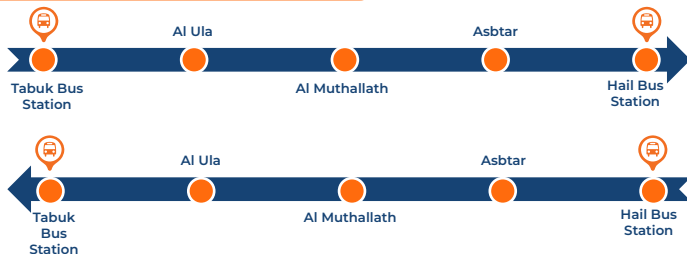

Tabuk - Haql (Departure)

Trip 1

Tabuk Bus Station

16:00

Bir Ibn Hirmas

16:58

Haql (Arrival)

18:57

Haql - Tabuk (Departure)

Trip 1

Haql

20:00

Bir Ibn Hirmas

22:02

Tabuk Bus Station (Arrival)

22:57

BUS ROUTES

1.27 NW27 Tabuk - Hail

Tabuk Bus Station - Hail (Departure)

Trip 1

Tabuk Bus Station

19:00

Al Ula

22:47