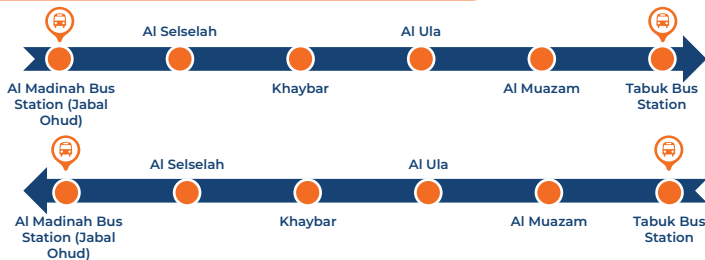

BUS ROUTES

1.14 NW14 Al Madinah - Tabuk

Al Madinah - Tabuk (Departure)

	Trip 1	Trip 2
Al Madinah Bus Station (Jabal Ohud)	08:00	18:00
Al Selseleh	09:41	19:41
Khaybar	10:33	20:33
Al Ula	13:30	23:30
Al Muazam	15:25	01:25
Tabuk Bus Station (Arrival)	17:20	03:20

Tabuk - Al Madinah (Departure)

	Trip 1	Trip 2
Tabuk Bus Station	08:00	21:00
Al Muazam	09:53	22:53
Al Ula	12:09	01:09
Khaybar	14:46	03:46
Al Selseleh	15:39	04:39
Al Madinah Bus Station (Jabal Ohud) (Arrival)	17:15	06:15