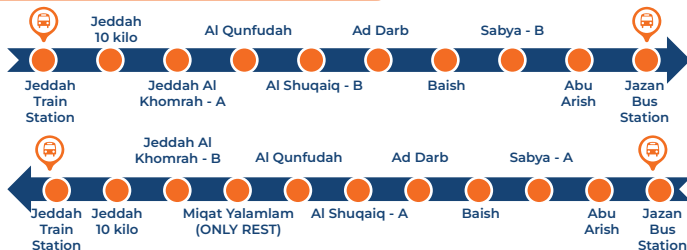

BUS ROUTES

1.5 NW05 Al Madinah - Tabuk

Al Madinah - Tabku Bus Station (Departure) Trip 1

Al Madinah Bus Station (Jabal Ohud)	09:30
Badr	11:30
Yanbu Royal Commission Station	12:37
Yanbu Bus Station	13:25
Umluj	15:25
Al Wajh	17:58
Duba	20:11
Tabuk Bus Station (Arrival)	22:37

Tabku Bus Station - Al Madinah (Departure) Trip 1

Tabuk Bus Station	11:15
Duba	13:54
Al Wajh	16:27
Umluj	18:35
Yanbu Bus Station	20:50
Yanbu Royal Commission Station	21:23
Badr	22:30
Al Madinah Bus Station (Jabal Ohud) (Arrival)	00:25

BUS ROUTES

1.7 NW07 Jeddah - Jazan

Jeddah - Jazan (Departure)

	Trip 1	Trip 2	Trip 3	Trip 4
Jeddah Train Station	08:00	12:00	16:00	18:30
Jeddah 10 kilo	08:21	12:21	16:21	18:51
Jeddah Al Khomrah - A	08:47	12:47	16:47	19:17
Al Qunfudah	13:10	17:10	21:10	23:40
Al Shuqaiq - B	15:58	19:58	23:58	02:28
Ad Darb	16:36	20:36	00:36	03:06
Baish	17:27	21:27	01:27	03:57
Sabya - B	18:04	22:04	02:04	04:34
Abu Arish	18:48	22:48	02:48	05:18
Jazan Bus Station (Arrival)	19:28	23:28	03:28	05:58

Tabuk - Al Madinah (Departure)

	Trip 1	Trip 2
Tabuk Bus Station	08:00	21:00
Al Muazam	09:53	22:53
Al Ula	12:09	01:09
Khaybar	14:46	03:46
Al Selseleh	15:39	04:39
Al Madinah Bus Station (Jabal Ohud) (Arrival)	17:15	06:15