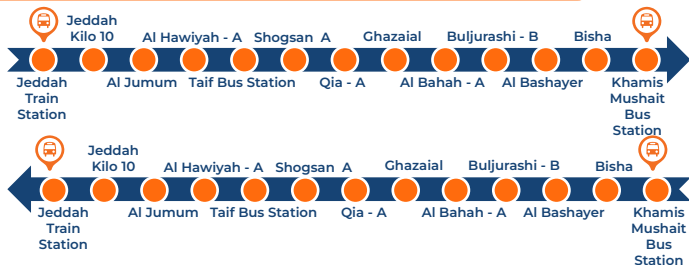

BUS ROUTES

1.30 NW30 Jeddah - Khamis Mushait

Jeddah - Khamis Mushait (Departure)	Trip 1	Trip 2
Jeddah Train Station	09:00	22:30
Jeddah Airport Terminal 1	09:40	23:10
Al Jumum	10:30	00:00
Al Hawiyah - A	12:18	01:48
Taif Bus Station	13:02	02:32
Shogsan A	13:51	03:21
Qia - A	14:07	03:37
Ghazaial	14:29	03:59
Al Bahah - A	16:21	05:51
Buljurashi - A	17:01	06:31
Al Bashayer	18:11	07:41
Bisha	19:46	09:16
Khamis Mushait Bus Station (Arrival)	22:56	12:26

Khamis Mushait - Jeddah (Departure)	Trip 1	Trip 2	Trip 3
Khamis Mushait Bus Station	06:30	12:00	16:00
Bisha	09:35	15:05	19:05
Al Bashayer	11:10	16:40	20:40
Buljurashi - A	12:20	17:50	21:50
Al Bahah - B	13:07	18:37	22:37
Ghazaial	15:12	20:42	00:42
Qia - B	15:24	20:54	00:54
Shogsan B	15:40	21:10	01:10
Taif Bus Station	16:46	22:16	02:16
Al Hawiyah - A	17:04	22:34	02:34
Al Jumum	18:52	00:22	04:22
Jeddah Kilo 10	19:42	01:12	05:12
Jeddah Train Station (Arrival)	20:23	01:53	05:53