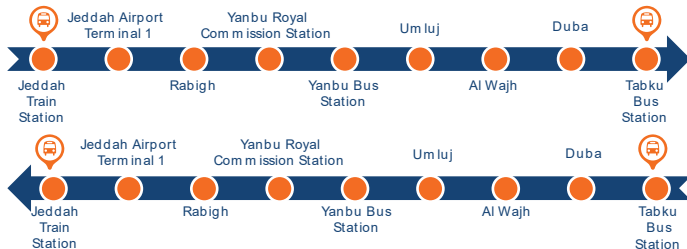

BUS ROUTES

14 NW04 Jeddah - Tabuk (EXPRESS)

Jeddah - Tabuk (Departure)	Trip 1	Trip 2	Trip 3	Trip 4	Trip 5
Jeddah Train Station	02:00	06:00	10:00	14:00	22:00
Jeddah Airport Terminal 1	02:45	06:45	10:45	14:45	22:45
Rabigh	04:33	08:33	12:33	16:33	00:33
Yanbu Royal Commission Station	06:54	10:54	14:54	18:54	02:54
Yanbu Bus Station	07:42	11:42	15:42	19:42	03:42
Umluj	09:42	13:42	17:42	21:42	05:42
Al Wajh	12:15	16:15	20:15	00:15	08:15
Duba	14:28	18:28	22:28	02:28	10:28
Tabku Bus Station (Arrival)	16:55	20:55	00:55	04:55	12:55

Tabuk - Jeddah (Departure)	Trip 1	Trip 2	Trip 3	Trip 4	Trip 5
Tabku Bus Station	01:00	05:00	09:00	13:00	17:00
Duba	03:37	07:37	11:37	15:37	19:37
Al Wajh	06:08	10:08	14:08	18:08	22:08
Umluj	08:16	12:16	16:16	20:16	00:16
Yanbu Bus Station	10:31	14:31	18:31	22:31	02:31
Yanbu Royal Commission Station	11:04	15:04	19:04	23:04	03:04
Rabigh	13:32	17:32	21:32	01:32	05:32
Jeddah Airport Terminal 1	15:17	19:17	23:17	03:17	07:17
Jeddah Train Station (Arrival)	15:57	19:57	23:57	03:57	07:57