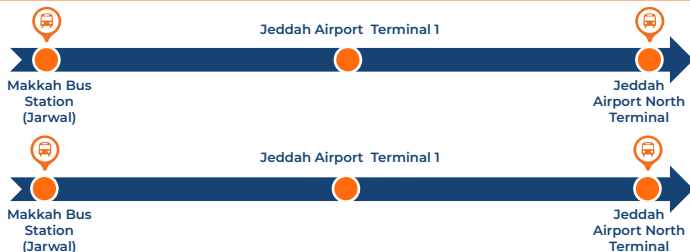

Al Muthallath

01:09

Asbtar

02:53

Hail Bus Station (Arrival)

05:08

Hail - Tabuk (Departure)

Trip 1

Hail Bus Station

20:15

Asbtar

22:30

Al Muthallath

01:00

Al Ula

02:47

Tabuk Bus Station (Arrival)

06:34

BUS ROUTES

1.28 NW28 Makkah Bus Station (Jarwal) – Jeddah Airport North Terminal

Makkah Bus Station (Jarwal) – Jeddah Airport North Terminal (Departure)

	Trip 1	Trip 2	Trip 3	Trip 4	Trip 5	Trip 6	Trip 7	Trip 8	Trip 9
Makkah Bus Station (Jarwal)	01:00	02:00	03:00	04:00	05:00	07:00	09:00	11:00	13:00
Jeddah Airport Terminal 1	02:25	03:25	04:25	05:25	06:25	08:25	10:25	12:25	14:25
Jeddah Airport North Terminal (Arrival)	02:45	03:45	04:45	05:45	06:45	08:45	10:45	12:45	14:45