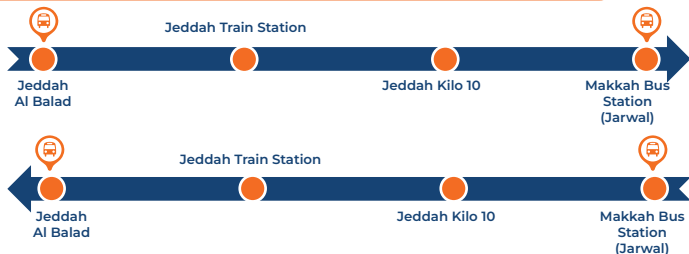

Jeddah - Al Bashayer (Departure)

Trip 1

Jeddah Train Station	15:00
Jeddah kilo 10	15:21
Makkah Bus Station (Jarwal)	16:30
Makkah Almaasam - B	16:51
Al Hawiyah - A	18:26
Taif Bus Station	19:14
Shogsan - A	20:03
Qia - A	20:19
Ghazaial	20:56
Al Bahah - A	22:43
Baljurashi - B	23:23
Al Bashayer (Arrival)	00:40

Al Bashayer - Jeddah (Departure)

Trip 1

Al Bashayer	07:00
Baljurashi	08:09
Al Bahah - B	08:51
Ghazaial	10:56
Qia - B	11:08
Shogsan - B	11:24
Taif Bus Station	12:30
Al Hawiyah - A	12:54
Makkah Almaasam - A	14:48
Makkah Bus Station (Jarwal)	15:24
Jeddah kilo 10	16:24
Jeddah Train Station (Arrival)	16:44

BUS ROUTES

1.13 NW13 Jeddah - Makkah (EXPRESS)

Jeddah - Makkah (Departure)

	Trip 1	Trip 2	Trip 3	Trip 4
Jeddah Al Balad	08:00	12:30	16:00	20:30
Jeddah Train Station	08:35	13:05	16:35	21:05
Jeddah Kilo 10	08:56	13:26	16:56	21:26
Makkah Bus Station (Jarwal) (Arrival)	09:55	14:25	17:55	22:25