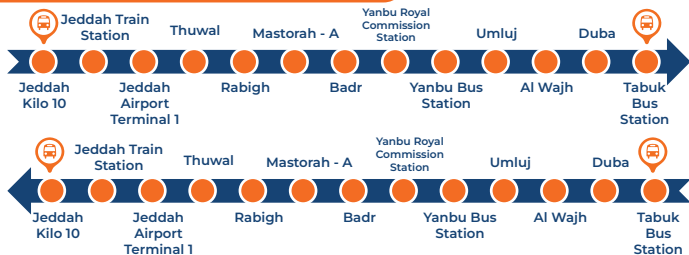

BUS ROUTES

1.3 NW03 Jeddah - Tabuk

Jeddah - Tabuk (Departure)

Trip 1

Jeddah Kilo 10	17:05
Jeddah Train Station	17:45
Jeddah Airport Terminal 1	18:25
Thuwal	19:33
Rabigh	20:30
Mastorah - A	21:08
Badr	22:44
Yanbu Royal Commission Station	23:51
Yanbu Bus Station	00:39
Umluj	02:39
Al Wajh	05:14
Duba	07:27
Tabuk Bus Station (Arrival)	09:55

Tabuk - Jeddah (Departure)

Trip 1

Tabuk Bus Station	21:30
Duba	00:12
Al Wajh	02:45
Umluj	04:53
Yanbu Bus Station	07:08
Yanbu Royal Commission Station	07:41
Badr	08:48
Mastorah - B	10:20
Rabigh	10:59
Thuwal	11:50
Jeddah Airport Terminal 1	13:04
Jeddah Train Station	13:50
Jeddah Kilo 10 (Arrival)	14:08