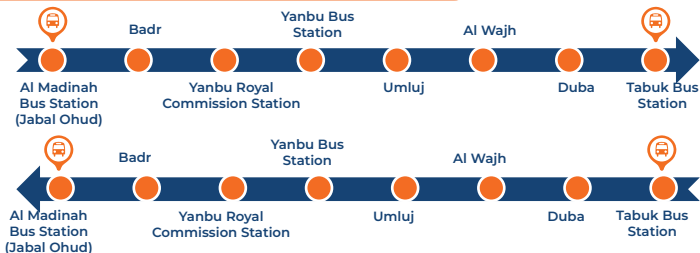

BUS ROUTES

1.5 NW05 Al Madinah - Tabuk

Al Madinah - Tabku Bus Station (Departure) Trip 1

Al Madinah Bus Station (Jabal Ohud)	09:30
Badr	11:30
Yanbu Royal Commission Station	12:37
Yanbu Bus Station	13:25
Umluj	15:25
Al Wajh	17:58
Duba	20:11
Tabuk Bus Station (Arrival)	22:37

Tabku Bus Station - Al Madinah (Departure) Trip 1

Tabuk Bus Station	11:15
Duba	13:54
Al Wajh	16:27
Umluj	18:35
Yanbu Bus Station	20:50
Yanbu Royal Commission Station	21:23
Badr	22:30
Al Madinah Bus Station (Jabal Ohud) (Arrival)	00:25