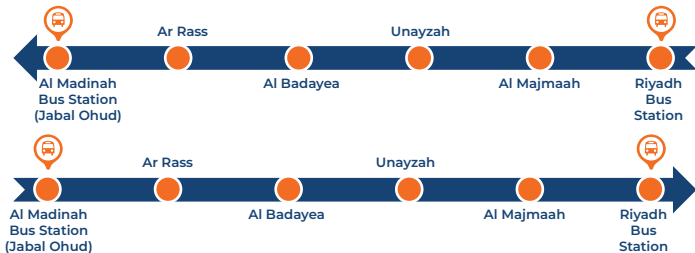

BUS ROUTES

1.16 NW16 Al Madinah - Riyadh (EXPRESS)

Al Madinah - Riyadh (Departure)

Trip 1

Al Madinah Jabal Ohud Station

19:30

Riyadh Bus Station (Arrival)

06:06

Riyadh - Al Madinah (Departure)

Trip 1

Riyadh Bus Station

22:00

Al Madinah Jabal Ohud Station (Arrival)

08:39

BUS ROUTES

2.16 NW16B Al Madinah - Riyadh

Al Madinah - Riyadh (Departure) Trip 1

Al Madinah (Jabal Ohud) 09:00

Ar Rass 14:17

Al Badayea 14:51

Unayzah 15:37

Al Majmaah 17:31

Riyadh Bus Station (Arrival) 20:37

Riyadh - Al Madinah (Departure) Trip 1