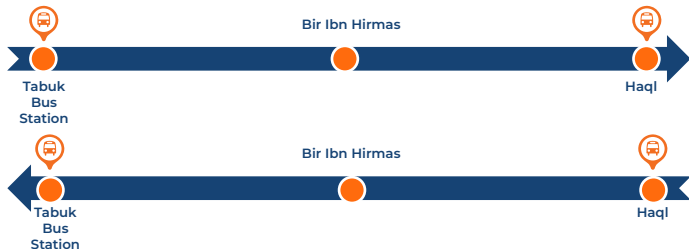

01:30 07:15 13:00 18:30

03:30 09:15 15:00 20:30

04:37 10:22 16:07 21:37

05:05 10:50 16:35 22:05

Yanbu - Al Madinah (Departure)

Yanbu Bus Station

Yanbu Royal Commission Station

Badr

Al Madinah Bus Station (Jabal Ohud) (Arrival)

Trip 1 Trip 2 Trip 3 Trip 4

00:30 07:30 12:30 17:30

01:03 08:03 13:03 18:03

02:10 09:10 14:10 19:10

04:05 11:05 16:05 21:05

BUS ROUTES

1.26 NW26 Tabuk - Haql

Tabuk - Haql (Departure)

Trip 1

Tabuk Bus Station

16:00

Bir Ibn Hirmas

16:58

Haql (Arrival)

18:57