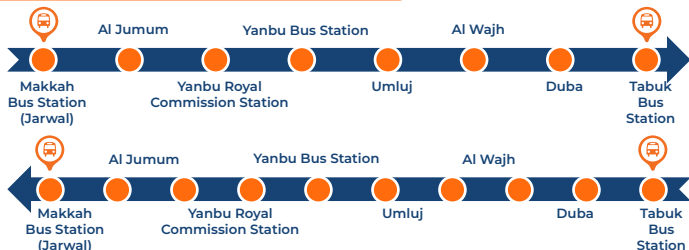

BUS ROUTES

1.31 NW31 Makkah - Tabuk

Makkah - Tabuk (Departure)

	Trip 1
Makkah Bus Station (Jarwal)	16:30
Al Jumum	17:05
Rabigh	19:00
Yanbu Royal Commission Station	21:31
Yanbu Bus Station	22:09
Umluj	00:09
Al Wajh	02:42
Duba	04:55
Tabuk Bus Station (Arrival)	07:21

Tabuk - Makkah (Departure)

	Trip 1
Tabuk Bus Station	19:00
Duba	21:37
Al Wajh	00:08
Umluj	02:14
Yanbu Bus Station	04:24
Yanbu Royal Commission Station	04:57
Rabigh	06:47
Al Jumum	09:18
Makkah Bus Station (Arrival)	09:51