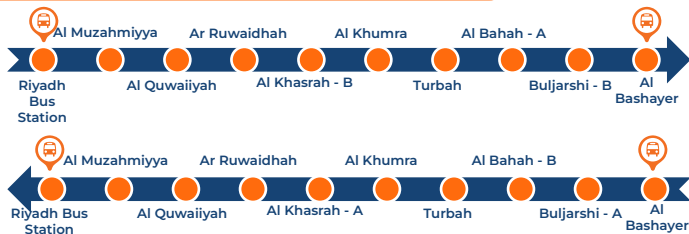

BUS ROUTES

1.33 NW33 Riyadh - Al Bashayer

Riyadh - Al Bashayer (Departure)

Trip 1

Riyadh Bus Station	20:30
Al Muzahmiyya	21:45
Al Quwaiiyah	23:13
Ar Ruwaidhah	00:05
Al Khasrah - B	01:28
Al Khumra	04:54
Turbah	06:36
Al Bahah - A	09:35
Buljarshi - B	10:12
Al Bashayer (Arrival)	11:14

Al Bashayer - Riyadh (Departure)

Trip 1

Al Bashayer	16:30
Buljarshi - A	17:43
Al Bahah - B	18:16
Turbah	21:10
Al Khumra	22:34
Al Khasrah - A	02:13
Ar Ruwaidhah	03:23
Al Quwaiiyah	04:19
Al Muzahmiyya	05:43
Riyadh Bus Station (Arrival)	06:56