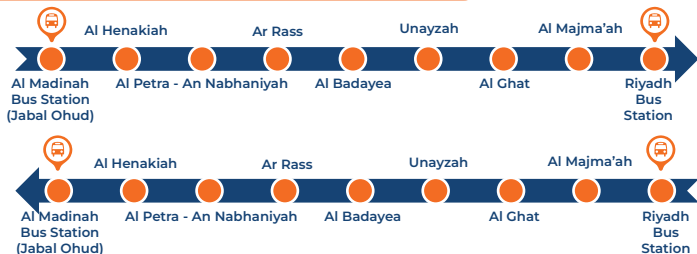

BUS ROUTES

1.15 NW15 Al Madinah - Riyadh

Al Madinah - Riyadh (Departure)	Trip 1	Trip 2
Al Madinah Bus Station (Jabal Ohud)	00:30	14:00
Al Henakiah	02:05	15:35
Al Petra - An Nabhaniyah	05:16	18:46
Ar Rass	06:18	19:48
Al Badayea	06:51	20:21
Unayzah	07:38	21:08
Al Ghat	09:05	22:35
Al Majma'ah	09:53	23:23
Riyadh Bus Station (Arrival)	13:07	02:37

Riyadh - Al Madinah (Departure)	Trip 1	Trip 2
Riyadh Bus Station	01:30	18:00
Al Majma'ah	04:45	21:15
Al Ghat	05:28	21:58
Unayzah	07:08	23:38
Al Badayea	07:40	00:10
Ar Rass	08:18	00:48
Al Petra - An Nabhaniyah	09:28	01:58
Al Henakiah	12:36	05:06
Al Madinah Bus Station (Jabal Ohud) (Arrival)	13:56	06:26