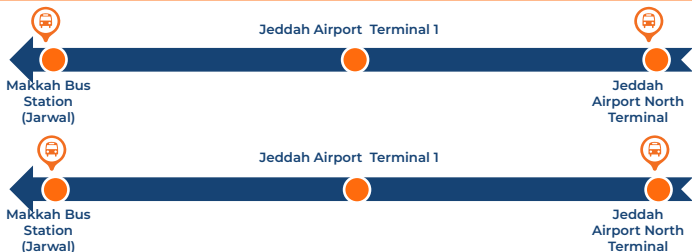

BUS ROUTES

2.28 NW28 Jeddah Airport North Terminal - Makkah Bus Station (Jarwal)

Jeddah Airport North Terminal - Makkah Bus Station (Jarwal) (Departure)	Trip 1	Trip 2	Trip 3	Trip 4	Trip 5	Trip 6	Trip 7	Trip 8	Trip 9
Jeddah Airport North Terminal	00:25	01:25	02:25	03:25	04:25	05:25	06:25	07:25	09:25
Jeddah Airport Terminal 1	01:00	02:00	03:00	04:00	05:00	06:00	07:00	08:00	10:00
Makkah Bus Station (Jarwal) (Arrival)	02:25	03:25	04:25	05:25	06:25	07:25	08:25	09:25	11:25

Jeddah Airport North Terminal - Makkah Bus Station (Jarwal) (Departure)	Trip 10	Trip 11	Trip 12	Trip 13	Trip 14	Trip 15	Trip 16	Trip 17	Trip 18
Jeddah Airport North Terminal	11:25	13:25	15:25	16:25	18:25	20:25	21:25	22:25	23:25
Jeddah Airport Terminal 1	12:00	14:00	16:00	17:00	19:00	21:00	22:00	23:00	00:00
Makkah Bus Station (Jarwal) (Arrival)	13:25	15:25	17:25	18:25	20:25	22:25	23:25	00:25	01:25