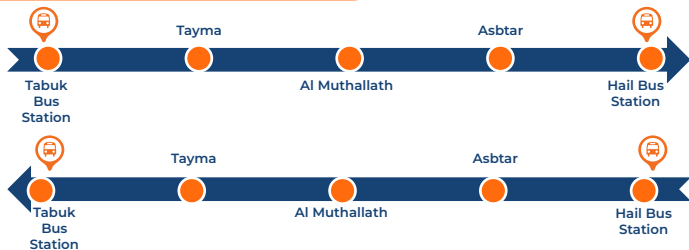

BUS ROUTES

1.29 NW29 Tabuk - Hail

Tabuk - Hail (Departure)

Trip 1

Tabuk Bus Station

08:30

Tayma

11:34

Al Muthallath

13:16

Asbatar

15:00

Hail Bus Station (Arrival)

17:15

Hail - Tabuk (Departure)

Trip 1

Hail Bus Station

09:00

Asbatar

11:15

Al Muthallath

13:30

Tayma

14:45

Tabuk Bus Station (Arrival)

17:51