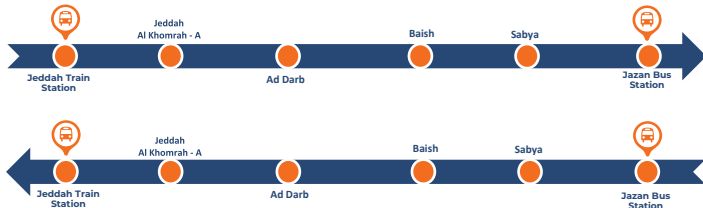

BUS ROUTES

1.6. NW06 Jeddah - Yanbu

Jeddah – Yanbu (Departure)

	Trip 1	Trip 2
Jeddah Train Station	08:00	20:00
Thuwal	09:57	21:57
Yanbu Royal Commission Station	13:00	01:00
Yanbu Bus Station	13:32	01:32

Yanbu – Jeddah (Departure)

	Trip 1	Trip 2
Yanbu Bus Station	08:30	17:00
Yanbu Royal Commission Station	09:06	17:36
Thuwal	12:14	20:44
Jeddah Train Station (Arrival)	14:03	22:33

BUS ROUTES

1.7. NW07 Jeddah - Jazan

Jeddah – Jazan (Departure)	Trip 1	Trip 2	Trip 3	Trip 4	Trip 5
Jeddah Train Station	7:15	9:45	11:45	18:45	23:15
Jeddah Kilo 10	7:33	10:03	12:03	19:03	23:33
Jeddah Al Khomrah - A	8:00	10:30	12:30	19:30	0:00
Al Qunfudah	12:46	15:16	17:16	0:16	4:46
Al Shuqaiq	15:35	18:05	20:05	3:05	7:35
Ad Darb	16:17	18:47	20:47	3:47	8:17
Baish	17:07	19:37	21:37	4:37	9:07
Sabya	17:47	20:17	22:17	5:17	9:47
Abu Arish	18:23	20:53	22:53	5:53	10:23
Jazan Bus Station (Arrival)	19:03	21:33	23:33	06:33	11:03

Jazan – Jeddah (Departure)	Trip 1	Trip 2	Trip 3	Trip 4	Trip 5
Jazan Bus Station	06:30	09:00	12:00	16:00	18:30
Abu Arish	07:05	09:35	12:35	16:35	19:05
Sabya	07:42	10:12	13:12	17:12	19:42
Baish	08:19	10:49	13:49	17:49	20:19
Ad Darb	09:23	11:53	14:53	18:53	21:23
Al Shuqaiq	09:53	12:23	15:23	19:23	21:53
Al Qunfudah	12:36	15:06	18:06	22:06	00:36
Jeddah Al Khomrah - A	17:26	19:56	22:56	2:56	5:26
Jeddah Kilo 10	17:50	20:20	23:20	3:20	5:50
Jeddah Train Station (Arrival)	18:13	20:43	23:43	03:43	06:13

BUS ROUTES

1.8. NW08 Jeddah - Jazan (DIRECT)

Jeddah – Jazan (Departure)	Trip 1	Trip 2
Jeddah Train Station	16:00	20:30
Jeddah Al Khomrah - A	16:31	21:01
Ad Darb	00:24	04:54
Baish	01:14	05:44
Sabya	01:54	06:24
Jazan Bus Station (Arrival)	02:43	07:13