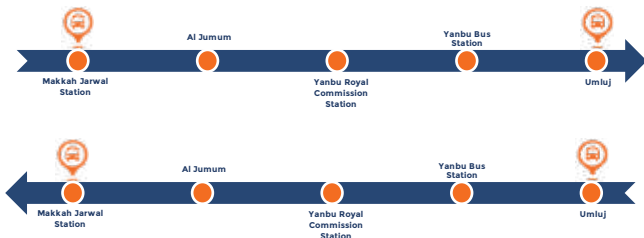

11:36

16:36

22:36

Badr

12:46

17:46

23:46

Al Madinah Jabal Ohud Station (Arrival)

14:54

19:54

01:54

BUS ROUTES

1.23. NW23 Makkah – Umluj

Makkah – Umluj (Departure)

	Trip 1	Trip 2
Makkah Jarwal Station	10:25	14:30
Al Jumum	10:59	15:04
Yanbu Royal Commission Station	15:15	19:20
Yanbu Bus Station	15:54	19:59
Umluj (Arrival)	18:08	22:13

Umluj – Makkah (Departure)

	Trip 1	Trip 2
Umluj	20:00	23:59
Yanbu Bus Station	22:32	02:31
Yanbu Royal Commission Station	23:49	03:48
Al Jumum	04:49	08:48
Makkah Jarwal Station (Arrival)	05:22	09:21

BUS ROUTES