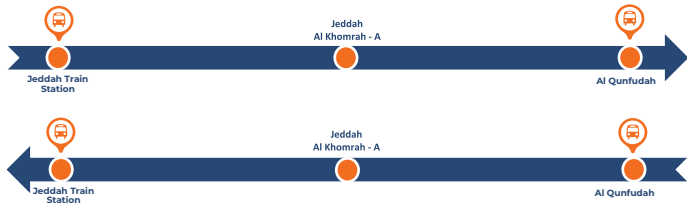

BUS ROUTES

1.9. NW09 Jeddah - Al Qunfudah (DIRECT)

Jeddah – Al Qunfudah (Departure) Trip 1

Jeddah Train Station 17:30

Jeddah Al Khomrah - A 18:01

Al Qunfudah (Arrival) 21:59

Al Qunfudah – Jeddah (Departure) Trip 1

Al Qunfudah 23:00

Jeddah Al Khomrah - A 02:54

Jeddah Train Station (Arrival) 03:29