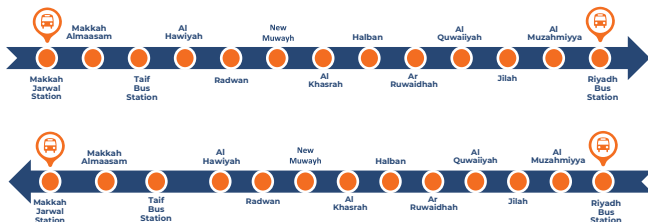

BUS ROUTES

1.19. NW19 Makkah - Riyadh

Makkah – Riyadh (Departure)	Trip 1	Trip 2	Trip 3
Makkah Jarwal Station	08:05	11:55	18:25
Makkah Almaasam	08:27	12:17	18:47
Taif Bus Station	10:17	14:07	20:37
Al Hawiyah	10:34	14:24	20:54
Radwan	11:56	15:46	22:16
New Muwayh	13:27	17:17	23:47
Al Khasrah	16:21	20:11	02:41
Halaban	16:53	20:43	03:13
Ar Ruwaidhah	17:40	21:30	04:00
Al Quwaiiyah	18:28	22:18	04:48
Jilah	19:13	23:03	05:33
Al Muzahmiyya	19:52	23:42	06:12
Riyadh Bus Station (Arrival)	21:10	01:00	07:30

Riyadh – Makkah (Departure)	Trip 1	Trip 2	Trip 3
Riyadh Bus Station	07:00	12:00	18:00
Al Muzahmiyya	08:13	13:13	19:13
Jilah	08:50	13:50	19:50
Al Quwaiiyah	09:33	14:33	20:33
Ar Ruwaidhah	10:30	15:30	21:30
Halaban	11:09	16:09	22:09
Al Khasrah	11:40	16:40	22:40
New Muwayh	15:09	20:09	02:09
Radwan	15:55	20:55	02:55
Al Hawiyah	17:23	22:23	04:23
Taif Bus Station	17:49	22:49	04:49
Makkah Almaasam	20:08	01:08	07:08
Makkah Jarwal Station (Arrival)	20:33	01:33	07:33