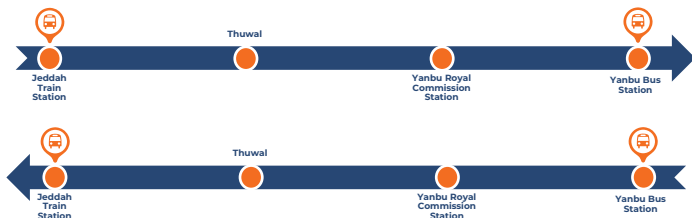

BUS ROUTES

1.6. NW06 Jeddah - Yanbu

Jeddah – Yanbu (Departure)

	Trip 1	Trip 2
Jeddah Train Station	08:00	20:00
Thuwal	09:57	21:57
Yanbu Royal Commission Station	13:00	01:00
Yanbu Bus Station	13:32	01:32

Yanbu – Jeddah (Departure)

	Trip 1	Trip 2
Yanbu Bus Station	08:30	17:00
Yanbu Royal Commission Station	09:06	17:36
Thuwal	12:14	20:44
Jeddah Train Station (Arrival)	14:03	22:33