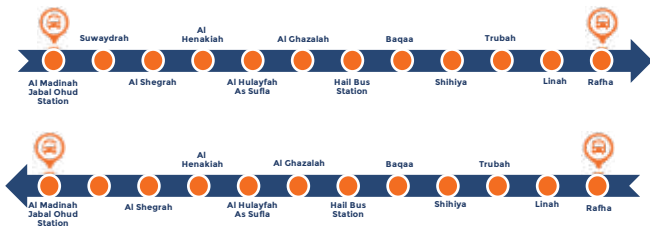

BUS ROUTES

1.21. NW21 Al Madinah - Rafha

Madinah – Rafha (Departure) Trip 1

Al Madinah Jabal Ohud Station	08:00
Suwaydrah	09:32
Al Shegrah	09:51
Al Henakiah	10:30
Al Hulayfah As Sufia	12:20
Al Ghazalah	13:43
Hail Bus Station	15:47
Baqaa	17:10
Shihya	17:40
Trubah	18:48
Linah	20:03
Rafha (Arrival)	21:26

Rafha – Madinah (Departure) Trip 1

Rafha	08:00
Linah	09:24
Trubah	11:00
Shihya	11:51
Baqaa	12:21
Hail Bus Station	14:15
Al Ghazalah	15:51
Al Hulayfah As Sufia	17:17
Al Henakiah	19:25
Al Shegrah	19:50
Suwaydrah	20:08
Al Madinah Jabal Ohud Station (Arrival)	21:21