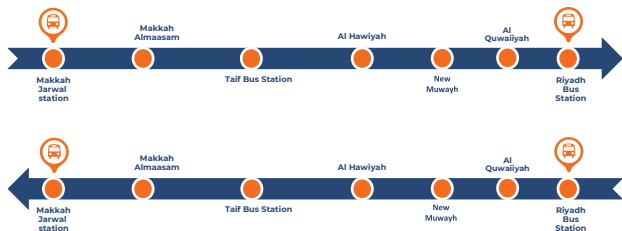

BUS ROUTES

1.20. NW20 Makkah - Riyadh (Direct)

Makkah – Riyadh (Departure)	Trip 1	Trip 2	Trip 3	Trip 4	Trip 5
Makkah Jarwal Station	10:10	13:55	17:25	20:55	23:25
Makkah Almaasam	10:32	14:17	17:47	21:17	23:47
Taif Bus Station	12:22	16:07	19:37	23:07	01:37
Al Hawiyah	12:39	16:24	19:54	23:24	01:54
New Muwayh	15:12	18:57	22:27	01:57	04:27
Al Quwaiiyah	19:45	23:30	03:00	06:30	09:00
Riyadh Bus Station	22:10	01:55	05:25	08:55	11:25

Riyadh – Makkah (Departure)	Trip 1	Trip 2	Trip 3	Trip 4	Trip 5
Riyadh Bus Station	09:00	14:00	16:00	20:30	22:00
Al Quwaiiyah	11:37	16:37	18:37	23:07	00:37
New Muwayh	16:47	21:47	23:47	04:17	05:47
Al Hawiyah	18:43	23:43	01:43	06:13	07:43
Taif Bus Station	19:08	00:08	02:08	06:38	08:08
Makkah Almaasam	20:48	01:48	03:48	08:18	09:48
Makkah Jarwal Station	21:13	02:13	04:13	08:43	10:13