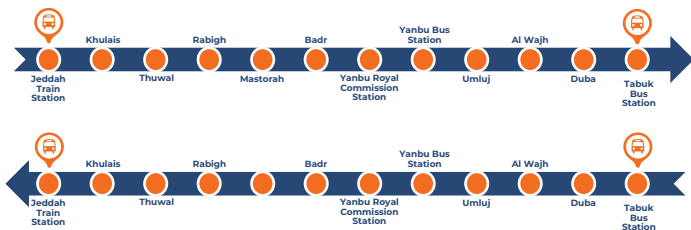

BUS ROUTES

1.3. NW03 Jeddah - Tabuk

Jeddah – Tabuk (Departure)	Trip 1	Trip 2
Jeddah Train Station	08:30	20:30
Khulais	10:28	22:28
Thuwal	11:07	23:07
Rabigh	12:02	00:02
Mastorah	12:40	00:40
Badr	14:14	02:14
Yanbu Royal Commission Station	15:26	03:26
Yanbu Bus Station	16:18	04:18
Umluj	18:35	06:35
Al Wajh	21:08	09:08
Duba	23:07	11:07
Tabuk Bus Station (Arrival)	02:06	14:06

Tabuk – Jeddah (Departure)	Trip 1	Trip 2
Tabuk Bus Station	07:30	15:00
Duba	10:30	18:00
Al Wajh	12:55	20:25
Umluj	14:55	22:25
Yanbu Bus Station	17:41	01:11
Yanbu Royal Commission Station	18:17	01:47
Badr	19:27	02:57
Mastorah	21:03	04:33
Rabigh	21:39	05:09
Thuwal	22:28	05:58
Khulais	23:06	06:36
Jeddah Train Station (Arrival)	00:56	08:26