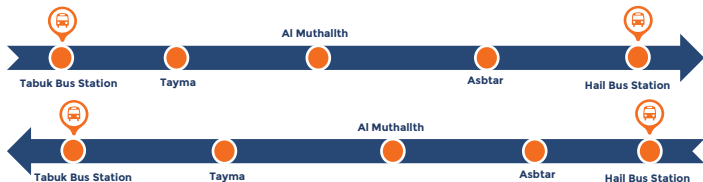

BUS ROUTES

NW29 Tabuk – Hail

Tabuk - Hail (Departure)

Trip 1

Tabuk Bus Station

11:00

Tayma

14:04

Al Muthallth

15:46

Asbtar

17:30

Hail Bus Station (Arrival)

19:45

Hail - Tabuk (Departure)

Trip 1

Hail Bus Station

9:00

Asbtar

11:15

Al Muthallth

13:30

Tayma

14:45

Tabuk Bus Station (Arrival)

17:51