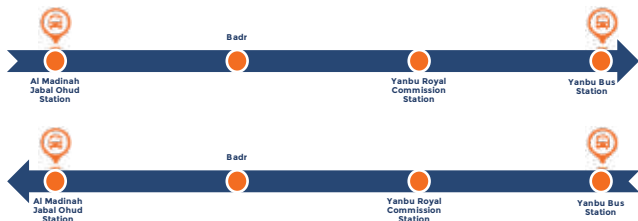

BUS ROUTES

1.21. NW21 Al Madinah - Rafha

Madinah – Rafha (Departure) Trip 1

Al Madinah Jabal Ohud Station	08:00
Suwaydrah	09:32
Al Shegrah	09:51
Al Henakiah	10:30
Al Hulayfah As Sufia	12:20
Al Ghazalah	13:43
Hail Bus Station	15:47
Baqaa	17:10
Shihya	17:40
Trubah	18:48
Linah	20:03
Rafha (Arrival)	21:26

Rafha – Madinah (Departure) Trip 1

Rafha	08:00
Linah	09:24
Trubah	11:00
Shihya	11:51
Baqaa	12:21
Hail Bus Station	14:15
Al Ghazalah	15:51
Al Hulayfah As Sufia	17:17
Al Henakiah	19:25
Al Shegrah	19:50
Suwaydrah	20:08
Al Madinah Jabal Ohud Station (Arrival)	21:21

نورث وست باص
NORTHWESTBUS

BUS ROUTES

1.22. NW22 Al Madinah – Yanbu

Madinah – Yanbu (Departure)

Al Madinah Jabal Ohud Station

Trip 1

05:45

Trip 2