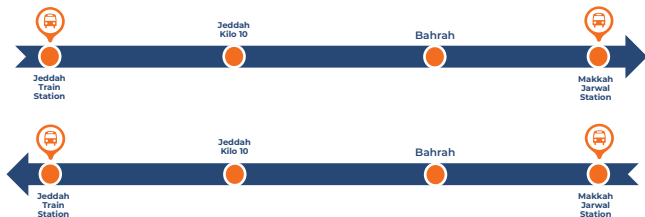

Al Bashayer - Jeddah (Departure)	Trip 1	Trip 2
Al Bashayer	11:30	19:30
Baljurashi	12:36	20:36
Al Bahah - B	13:19	21:19
Ghazaial	15:27	23:27
Qia - B	15:40	23:40
Shogsan - B	15:56	23:56
Taif Bus Station	17:07	01:07
Al Hawiyah	17:25	01:25
Al Jumum	19:23	03:23
Jeddah Train Station (Arrival)	20:23	04:23

BUS ROUTES

1.12. NW12 Jeddah - Taif (DIRECT)

Jeddah – Taif (Departure)	Trip 1	Trip 2	Trip 3
Jeddah Train Station	12:25	22:15	00:25
Al Hawiyah	15:15	01:05	03:15
Taif Bus Station (Arrival)	15:30	01:20	03:30

Taif – Jeddah (Departure)	Trip 1	Trip 2	Trip 3
Taif Bus Station	03:30	07:00	17:00
Al Hawiyah	03:47	07:17	17:17
Jeddah Train Station (Arrival)	06:23	09:53	19:53

BUS ROUTES

1.13. NW13 Jeddah – Makkah (Direct)