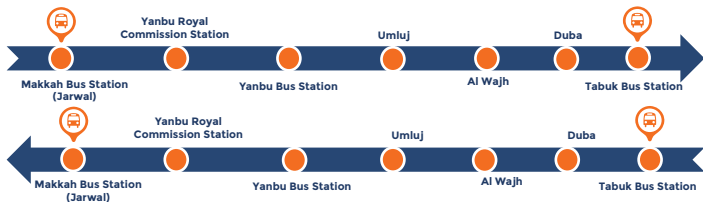

Al Muthallth

15:46

Asbtar

17:30

Hail Bus Station (Arrival)

19:45

Hail - Tabuk (Departure)

Trip 1

Hail Bus Station

9:00

Asbtar

11:15

Al Muthallth

13:30

Tayma

14:45

Tabuk Bus Station (Arrival)

17:51

BUS ROUTES

1.31. NW31 Makkah - Tabuk

Makkah - Tabuk (Departure)

Trip 1

Makkah Bus Station (Jarwal)	14:00
Yanbu Royal Commission Station	18:27
Yanbu Bus Station	19:09
Umluj	21:13
Al Wajh	23:46
Duba	01:45
Tabuk Bus Station	04:31

Tabuk - Makkah (Departure)

Trip 1

Tabuk Bus Station	10:00
Duba	12:43
Al Wajh	15:08
Umluj	17:09
Yanbu Bus Station	19:23
Yanbu Royal Commission Station	19:59
Makkah Bus Station (Jarwal)	00:52

نورث وست باص
NORTHWESTBUS