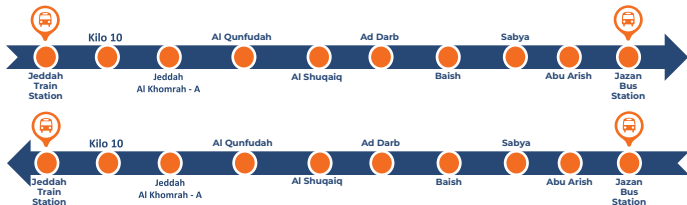

BUS ROUTES

1.6. NW06 Jeddah - Yanbu

Jeddah – Yanbu (Departure)

	Trip 1	Trip 2
Jeddah Train Station	08:00	20:00
Thuwal	09:57	21:57
Yanbu Royal Commission Station	13:00	01:00
Yanbu Bus Station	13:32	01:32

Yanbu – Jeddah (Departure)

	Trip 1	Trip 2
Yanbu Bus Station	08:30	17:00
Yanbu Royal Commission Station	09:06	17:36
Thuwal	12:14	20:44
Jeddah Train Station (Arrival)	14:03	22:33

BUS ROUTES

1.7. NW07 Jeddah - Jazan

Jeddah – Jazan (Departure)	Trip 1	Trip 2	Trip 3	Trip 4	Trip 5
Jeddah Train Station	7:15	9:45	11:45	18:45	23:15
Jeddah Kilo 10	7:33	10:03	12:03	19:03	23:33
Jeddah Al Khomrah - A	8:00	10:30	12:30	19:30	0:00
Al Qunfudah	12:46	15:16	17:16	0:16	4:46
Al Shuqaiq	15:35	18:05	20:05	3:05	7:35
Ad Darb	16:17	18:47	20:47	3:47	8:17
Baish	17:07	19:37	21:37	4:37	9:07
Sabya	17:47	20:17	22:17	5:17	9:47
Abu Arish	18:23	20:53	22:53	5:53	10:23
Jazan Bus Station (Arrival)	19:03	21:33	23:33	06:33	11:03

BUS ROUTES

1.8. NW08 Jeddah - Jazan (DIRECT)

Jeddah – Jazan (Departure)	Trip 1	Trip 2
Jeddah Train Station	16:00	20:30
Jeddah Al Khomrah - A	16:31	21:01
Ad Darb	00:24	04:54
Baish	01:14	05:44
Sabya	01:54	06:24
Jazan Bus Station (Arrival)	02:43	07:13

Tabuk – Al Madinah (Departure)	Trip 1	Trip 2
Tabuk Bus Station	08:00	20:00
Al Ula	12:09	00:09
Khaybar	14:58	02:58
Al Selseleh	15:50	03:50
Al Madinah Jabal Ohud Station (Arrival)	17:26	05:26

BUS ROUTES

1.15. NW15 Madinah - Riyadh