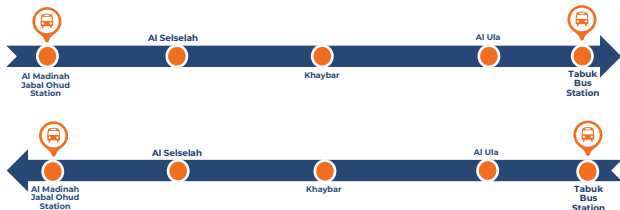

BUS ROUTES

1.14. NW14 Al Madinah – Tabuk

Al Madinah – Tabuk (Departure)	Trip 1	Trip 2
Al Madinah Jabal Ohud Station	08:00	18:00
Al Selseleh	09:48	19:48
Khaybar	10:40	20:40
Al Ula	14:16	00:16
Tabuk Bus Station (Arrival)	17:50	03:50

Tabuk – Al Madinah (Departure)	Trip 1	Trip 2
Tabuk Bus Station	08:00	20:00
Al Ula	12:09	00:09
Khaybar	14:58	02:58
Al Selseleh	15:50	03:50
Al Madinah Jabal Ohud Station (Arrival)	17:26	05:26