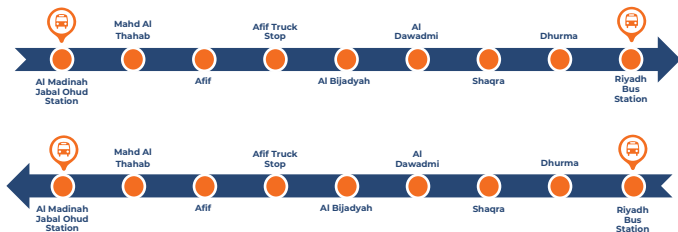

BUS ROUTES

1.16. NW16 Al Madinah - Riyadh

Madinah – Riyadh (Departure)

Trip 1

Trip 2

Al Madinah Jabal Ohud Station

08:30

19:30

22:00

Al Madinah Jabal Ohud Station (Arrival)

20:40

09:40

BUS ROUTES

1.17. NW17 Al Madinah - Riyadh

Al Madinah – Riyadh (Departure)	Trip 1	Trip 2
Al Madinah Jabal Ohud Station	07:30	16:00
Mahd Al Thahab	10:20	18:50
Afif	13:06	21:36
Al Bijadyah	14:48	23:18
Al Dawadmi	15:58	00:28
Shaqra	17:32	02:02
Dhurma	19:35	04:05
Riyadh Bus Station (Arrival)	20:59	05:29

Riyadh – Al Madinah (Departure)	Trip 1	Trip 2
Riyadh Bus Station	07:30	16:30
Dhurma	09:01	18:01
Shaqra	10:57	19:57
Al Dawadmi	12:36	21:36
Al Bijadyah	14:06	23:06
Afif	15:36	00:36
Mahd Al Thahab	18:31	03:31
Al Madinah Jabal Ohud Station (Arrival)	21:11	06:11