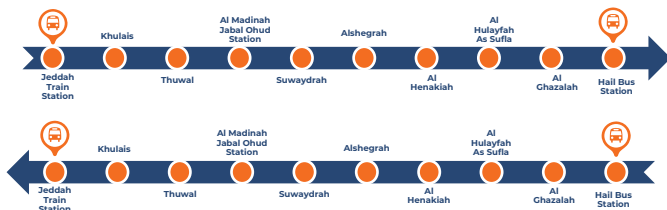

نورث وست باص
NORTHWESTBUS

#رحلتك_إلى_الغد

#YourRideToTomorrow

TimeTable

BUS ROUTES

1.1. NW01 Jeddah - Hail

Jeddah - Hail (Departure)	Trip 1	Trip 2
Jeddah Train Station	07:00	18:00
Khulais	08:58	19:58
Thuwal	09:39	20:39
Al Madinah Jabal Ohud Station	13:56	00:56
Suwaydrah	15:29	02:29
Alshegrah	15:47	02:47
Al Henakiah	16:27	03:27
Al Hulyafah As Sufia	18:16	05:16
Al Ghazalah	19:40	06:40
Hail Bus Station (Arrival)	21:03	08:03

Hail - Jeddah (Departure)	Trip 1	Trip 2
Hail Bus Station	10:30	23:30
Al Ghazalah	11:58	00:58
Al Hulyafah As Sufia	13:24	02:24
Al Henakiah	15:32	04:32
Alshegrah	15:56	04:56
Suwaydrah	16:15	05:15
Al Madinah Jabal Ohud Station	17:58	06:58
Thuwal	21:40	10:40
Khulais	22:17	11:17
Jeddah Train Station (Arrival)	00:23	13:23

Tabuk – Al Madinah (Departure)	Trip 1	Trip 2
Tabuk Bus Station	08:00	20:00
Al Ula	12:09	00:09
Khaybar	14:58	02:58
Al Selseleh	15:50	03:50
Al Madinah Jabal Ohud Station (Arrival)	17:26	05:26

BUS ROUTES

1.15. NW15 Madinah - Riyadh

22:00

Al Madinah Jabal Ohud Station (Arrival)

20:40

09:40

BUS ROUTES

1.17. NW17 Al Madinah - Riyadh

Al Madinah – Riyadh (Departure)	Trip 1	Trip 2
Al Madinah Jabal Ohud Station	07:30	16:00
Mahd Al Thahab	10:20	18:50
Afif	13:06	21:36
Al Bijadyah	14:48	23:18
Al Dawadmi	15:58	00:28
Shaqra	17:32	02:02
Dhurma	19:35	04:05
Riyadh Bus Station (Arrival)	20:59	05:29