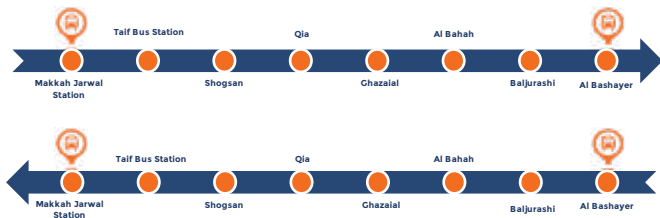

BUS ROUTES

R11 Makkah Bus Station (Jarwal) – Al Bashayer

Makkah Bus Station (Jarwal) – Al Bashayer (Departure)	Trip1	Trip2
Makkah Bus Station (Jarwal)	02:00	17:00
Taif Bus Station	04:05	19:05
Shogsan – A	04:55	19:55
Qia – A	05:11	20:11
Ghazaial	05:28	20:28
Al Bahah – A	07:49	22:49
Baljurashi	08:18	23:18
Al Bashayer (Arrival)	09:21	00:21

Al Bashayer – Makkah Bus Station (Jarwal) (Departure)	Trip1	Trip2
Al Bashayer	02:00	15:00
Baljurashi	03:06	16:06
Al Bahah – B	03:49	16:49
Ghazaial	05:57	18:57
Qia – B	06:10	19:10
Shogsan – B	06:26	19:26
Taif Bus Station	07:37	20:37
Makkah Bus Station (Jarwal) (Arrival)	10:43	23:43