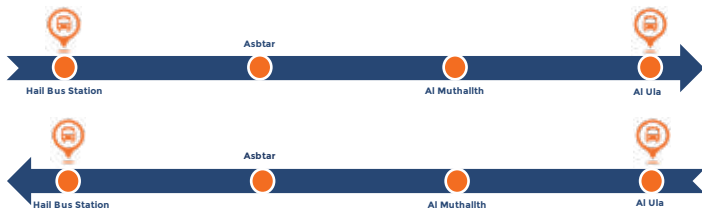

Trip 1

Haql

20:00

Tabuk Bus Station (Arrival)

22:55

BUS ROUTES

1.27. NW27 Hail - Al Ula

Hail - Al Ula (Departure)