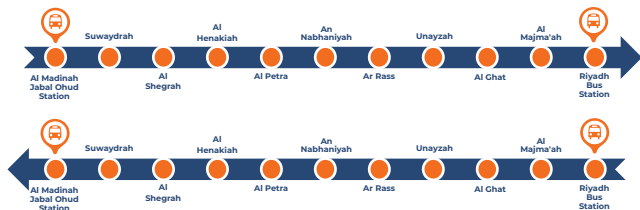

BUS ROUTES

1.14. NW14 Al Madinah – Tabuk

Al Madinah – Tabuk (Departure)	Trip 1	Trip 2
Al Madinah Jabal Ohud Station	08:00	18:00
Al Selseleh	09:48	19:48
Khaybar	10:40	20:40
Al Ula	14:16	00:16
Tabuk Bus Station (Arrival)	17:50	03:50

Tabuk – Al Madinah (Departure)	Trip 1	Trip 2
Tabuk Bus Station	08:00	20:00
Al Ula	12:09	00:09
Khaybar	14:58	02:58
Al Selseleh	15:50	03:50
Al Madinah Jabal Ohud Station (Arrival)	17:26	05:26

BUS ROUTES

1.15. NW15 Madinah - Riyadh