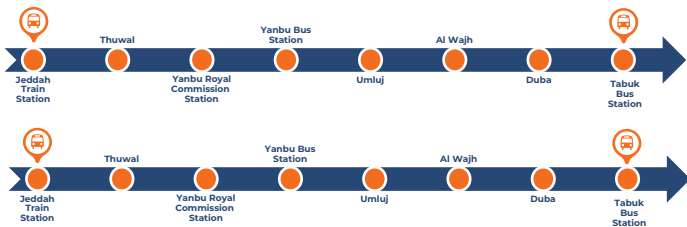

BUS ROUTES

1.4. NW04 Jeddah - Tabuk (DIRECT)

Jeddah – Tabuk (Departure)	Trip 1	Trip 2	Trip 3	Trip 4	Trip 5	Trip 6	Trip 7
Jeddah Train Station	2:00	6:00	10:00	14:00	16:30	18:00	22:00
Thuwal	3:57	7:57	11:57	15:57	18:27	19:57	23:57
Yanbu Royal Commission Station	7:11	11:11	15:11	19:11	21:41	23:11	3:11
Yanbu Bus Station	8:03	12:03	16:03	20:03	22:33	0:03	4:03
Umluj	10:07	14:07	18:07	22:07	00:37	2:07	6:07
Al Wajh	12:40	16:40	20:40	0:40	03:10	4:40	8:40
Duba	14:39	18:39	22:39	2:39	05:09	6:39	10:39
Tabuk Bus Station (Arrival)	17:25	21:25	1:25	05:25	07:55	09:25	13:25

Tabuk – Jeddah (Departure)	Trip 1	Trip 2	Trip 3	Trip 4	Trip 5	Trip 6	Trip 7
Tabuk Bus Station	1:00	5:00	9:00	13:00	17:00	19:30	21:00
Duba	3:43	7:43	11:43	15:43	19:43	22:13	23:43
Al Wajh	6:08	10:08	14:08	18:08	22:08	0:38	2:08
Umluj	8:08	12:08	16:08	20:08	0:08	2:38	4:08
Yanbu Bus Station	10:32	14:32	18:32	22:32	2:32	5:02	6:32
Yanbu Royal Commission Station	11:09	15:09	19:09	23:09	03:09	5:39	7:09
Thuwal	14:19	18:19	22:19	02:19	06:19	08:49	10:19
Jeddah Train Station (Arrival)	16:08	20:08	00:08	04:08	08:08	10:38	12:08