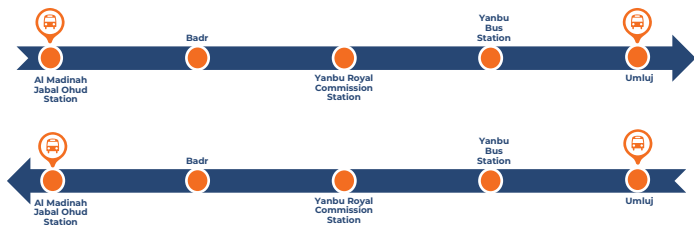

BUS ROUTES

1.5. NW05 Al Madinah - Umluj

Al Madinah – Umluj (Departure)	Trip 1	Trip 2
Al Madinah Jabal Ohud Station	22:45	13:00
Badr	00:49	15:04
Yanbu Royal Commission Station	02:00	16:15
Yanbu Bus Station	03:17	17:32
Umluj (Arrival)	05:31	19:46

Umluj - Al Madinah (Departure)	Trip 1	Trip 2
Umluj	22:00	14:10
Yanbu Bus Station	01:10	17:20
Yanbu Royal Commission Station	01:46	17:56
Badr	02:57	19:07
Al Madinah Jabal Ohud Station (Arrival)	05:05	21:15