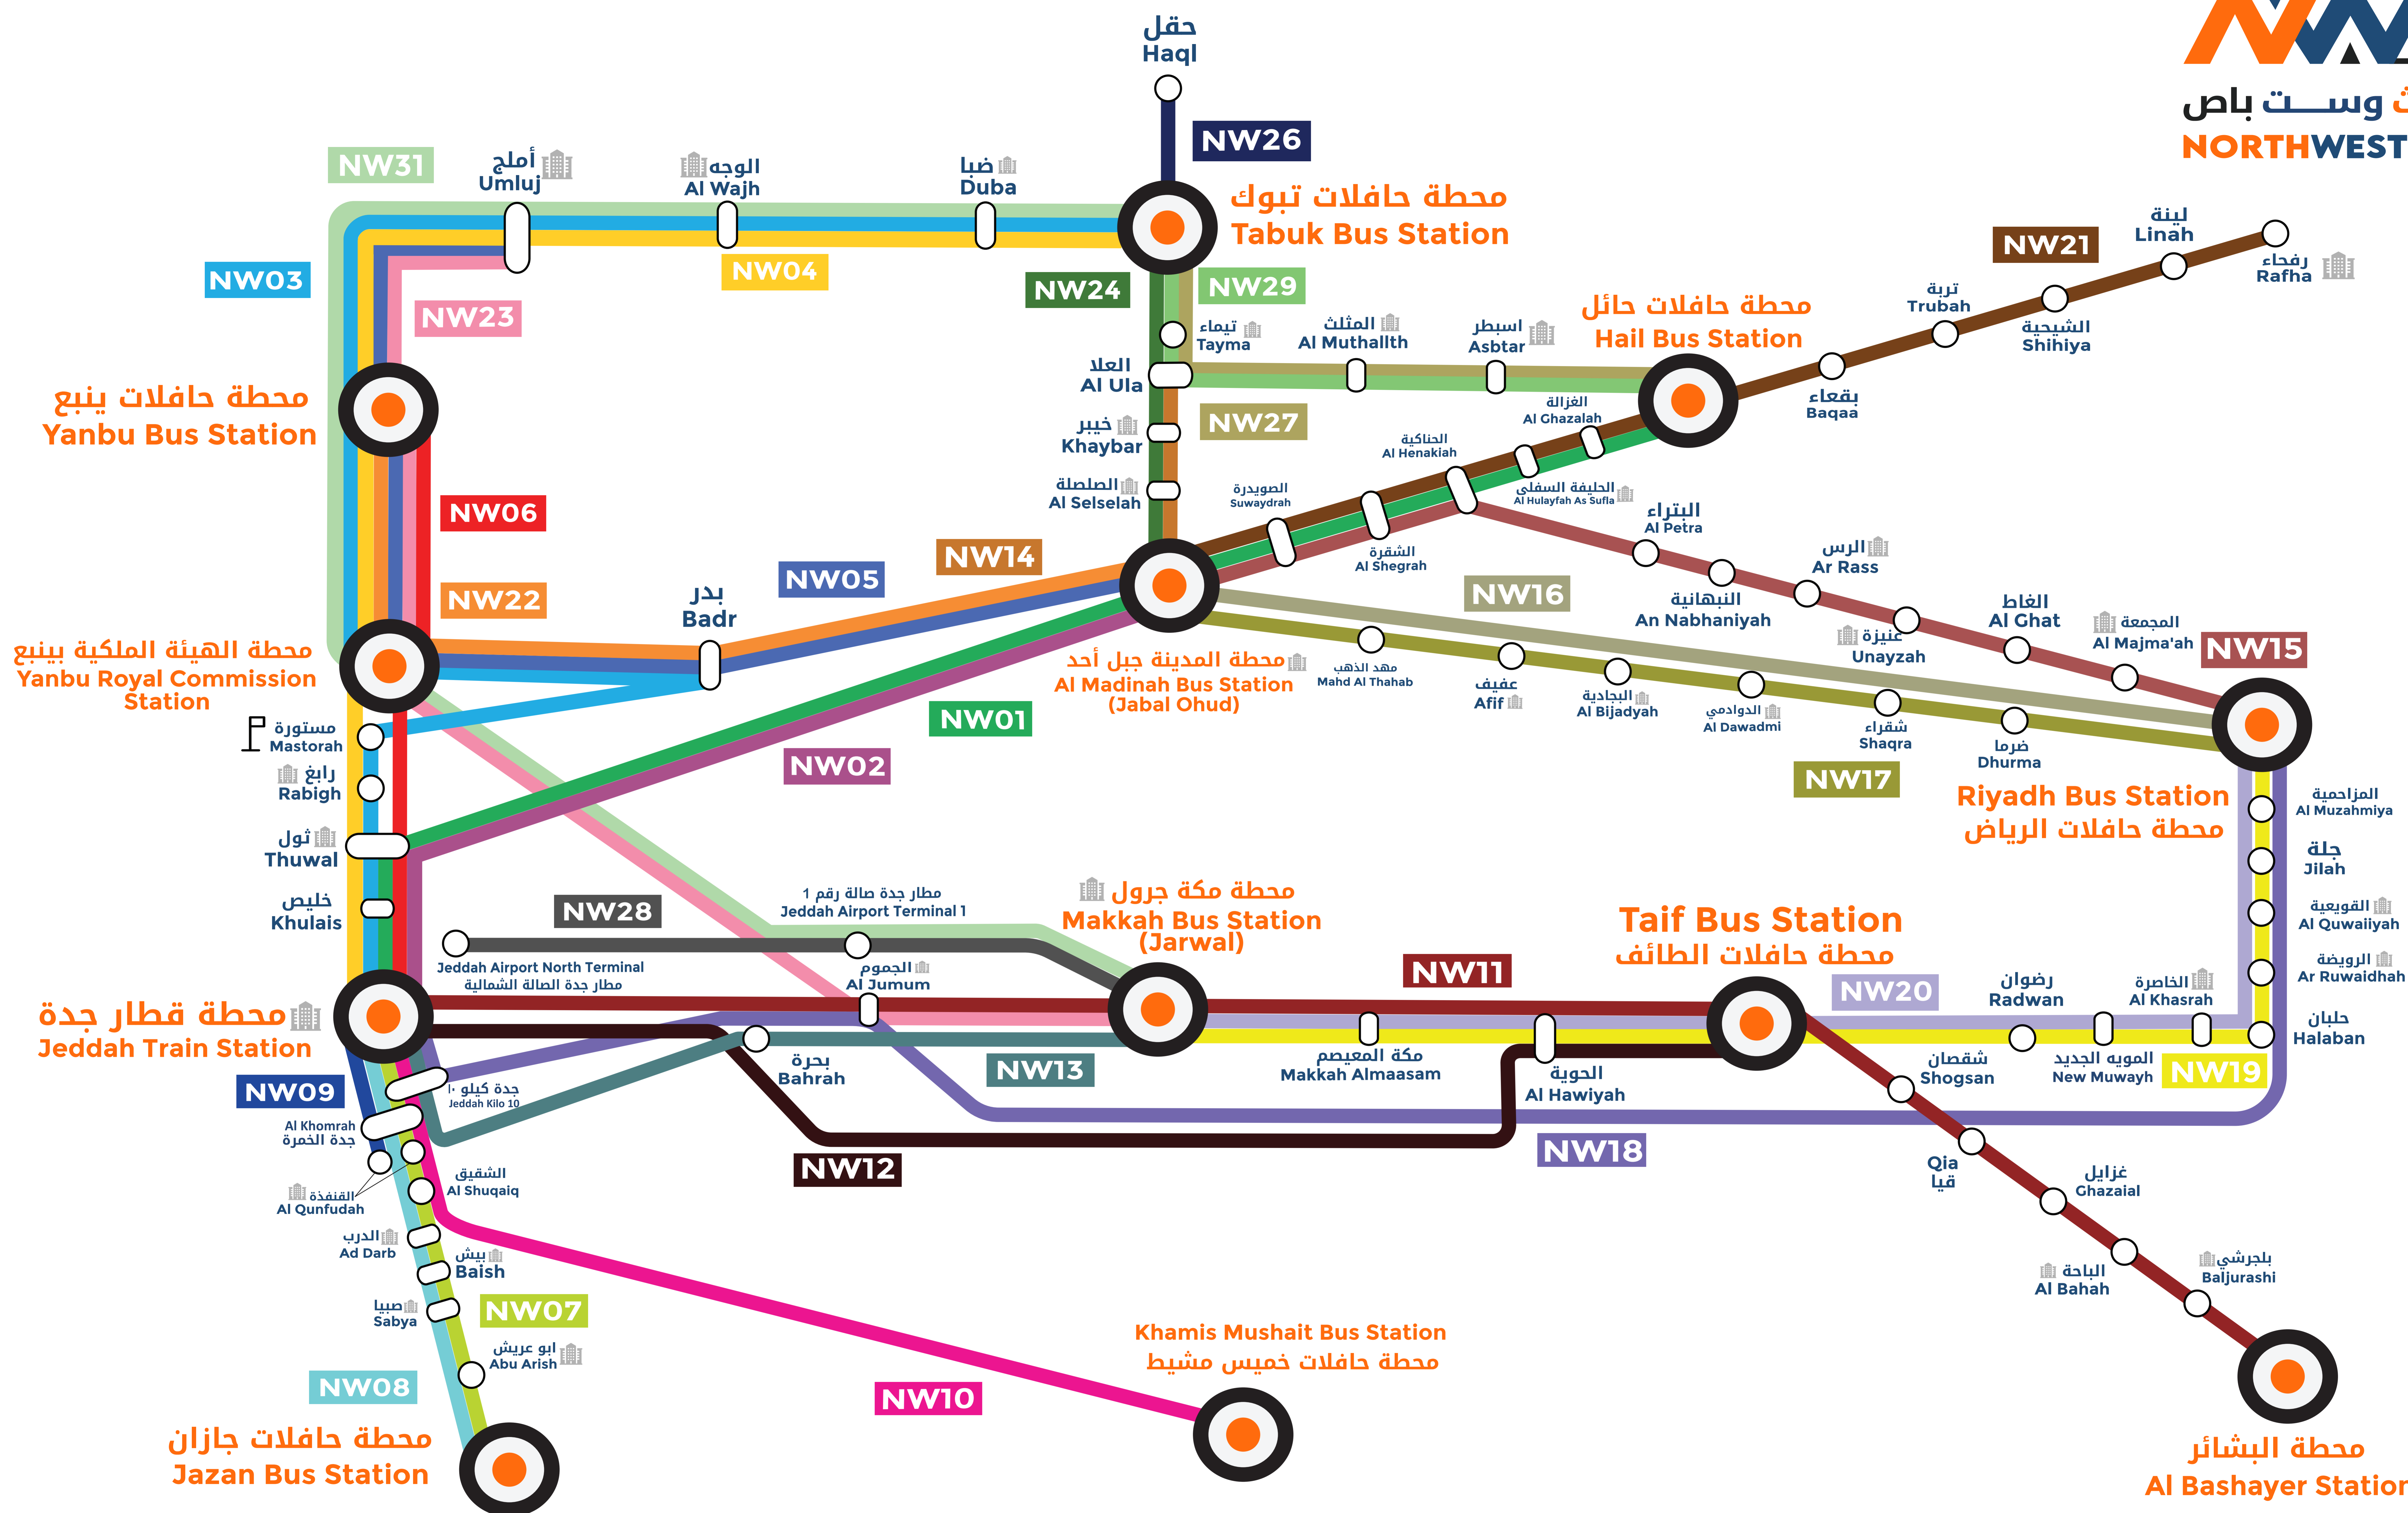

نورث وست باص  
NORTHWESTBUS

### Map Legend

	Routes		Bus Station
	Agency		Stops
	Shelter		Shared Stops

### Routes

NW01	NW05	NW09	NW13	NW17	NW21	NW26
NW02	NW06	NW10	NW14	NW18	NW22	NW27
NW03	NW07	NW11	NW15	NW19	NW23	NW28
NW04	NW08	NW12	NW16	NW20	NW24	NW29
						NW31