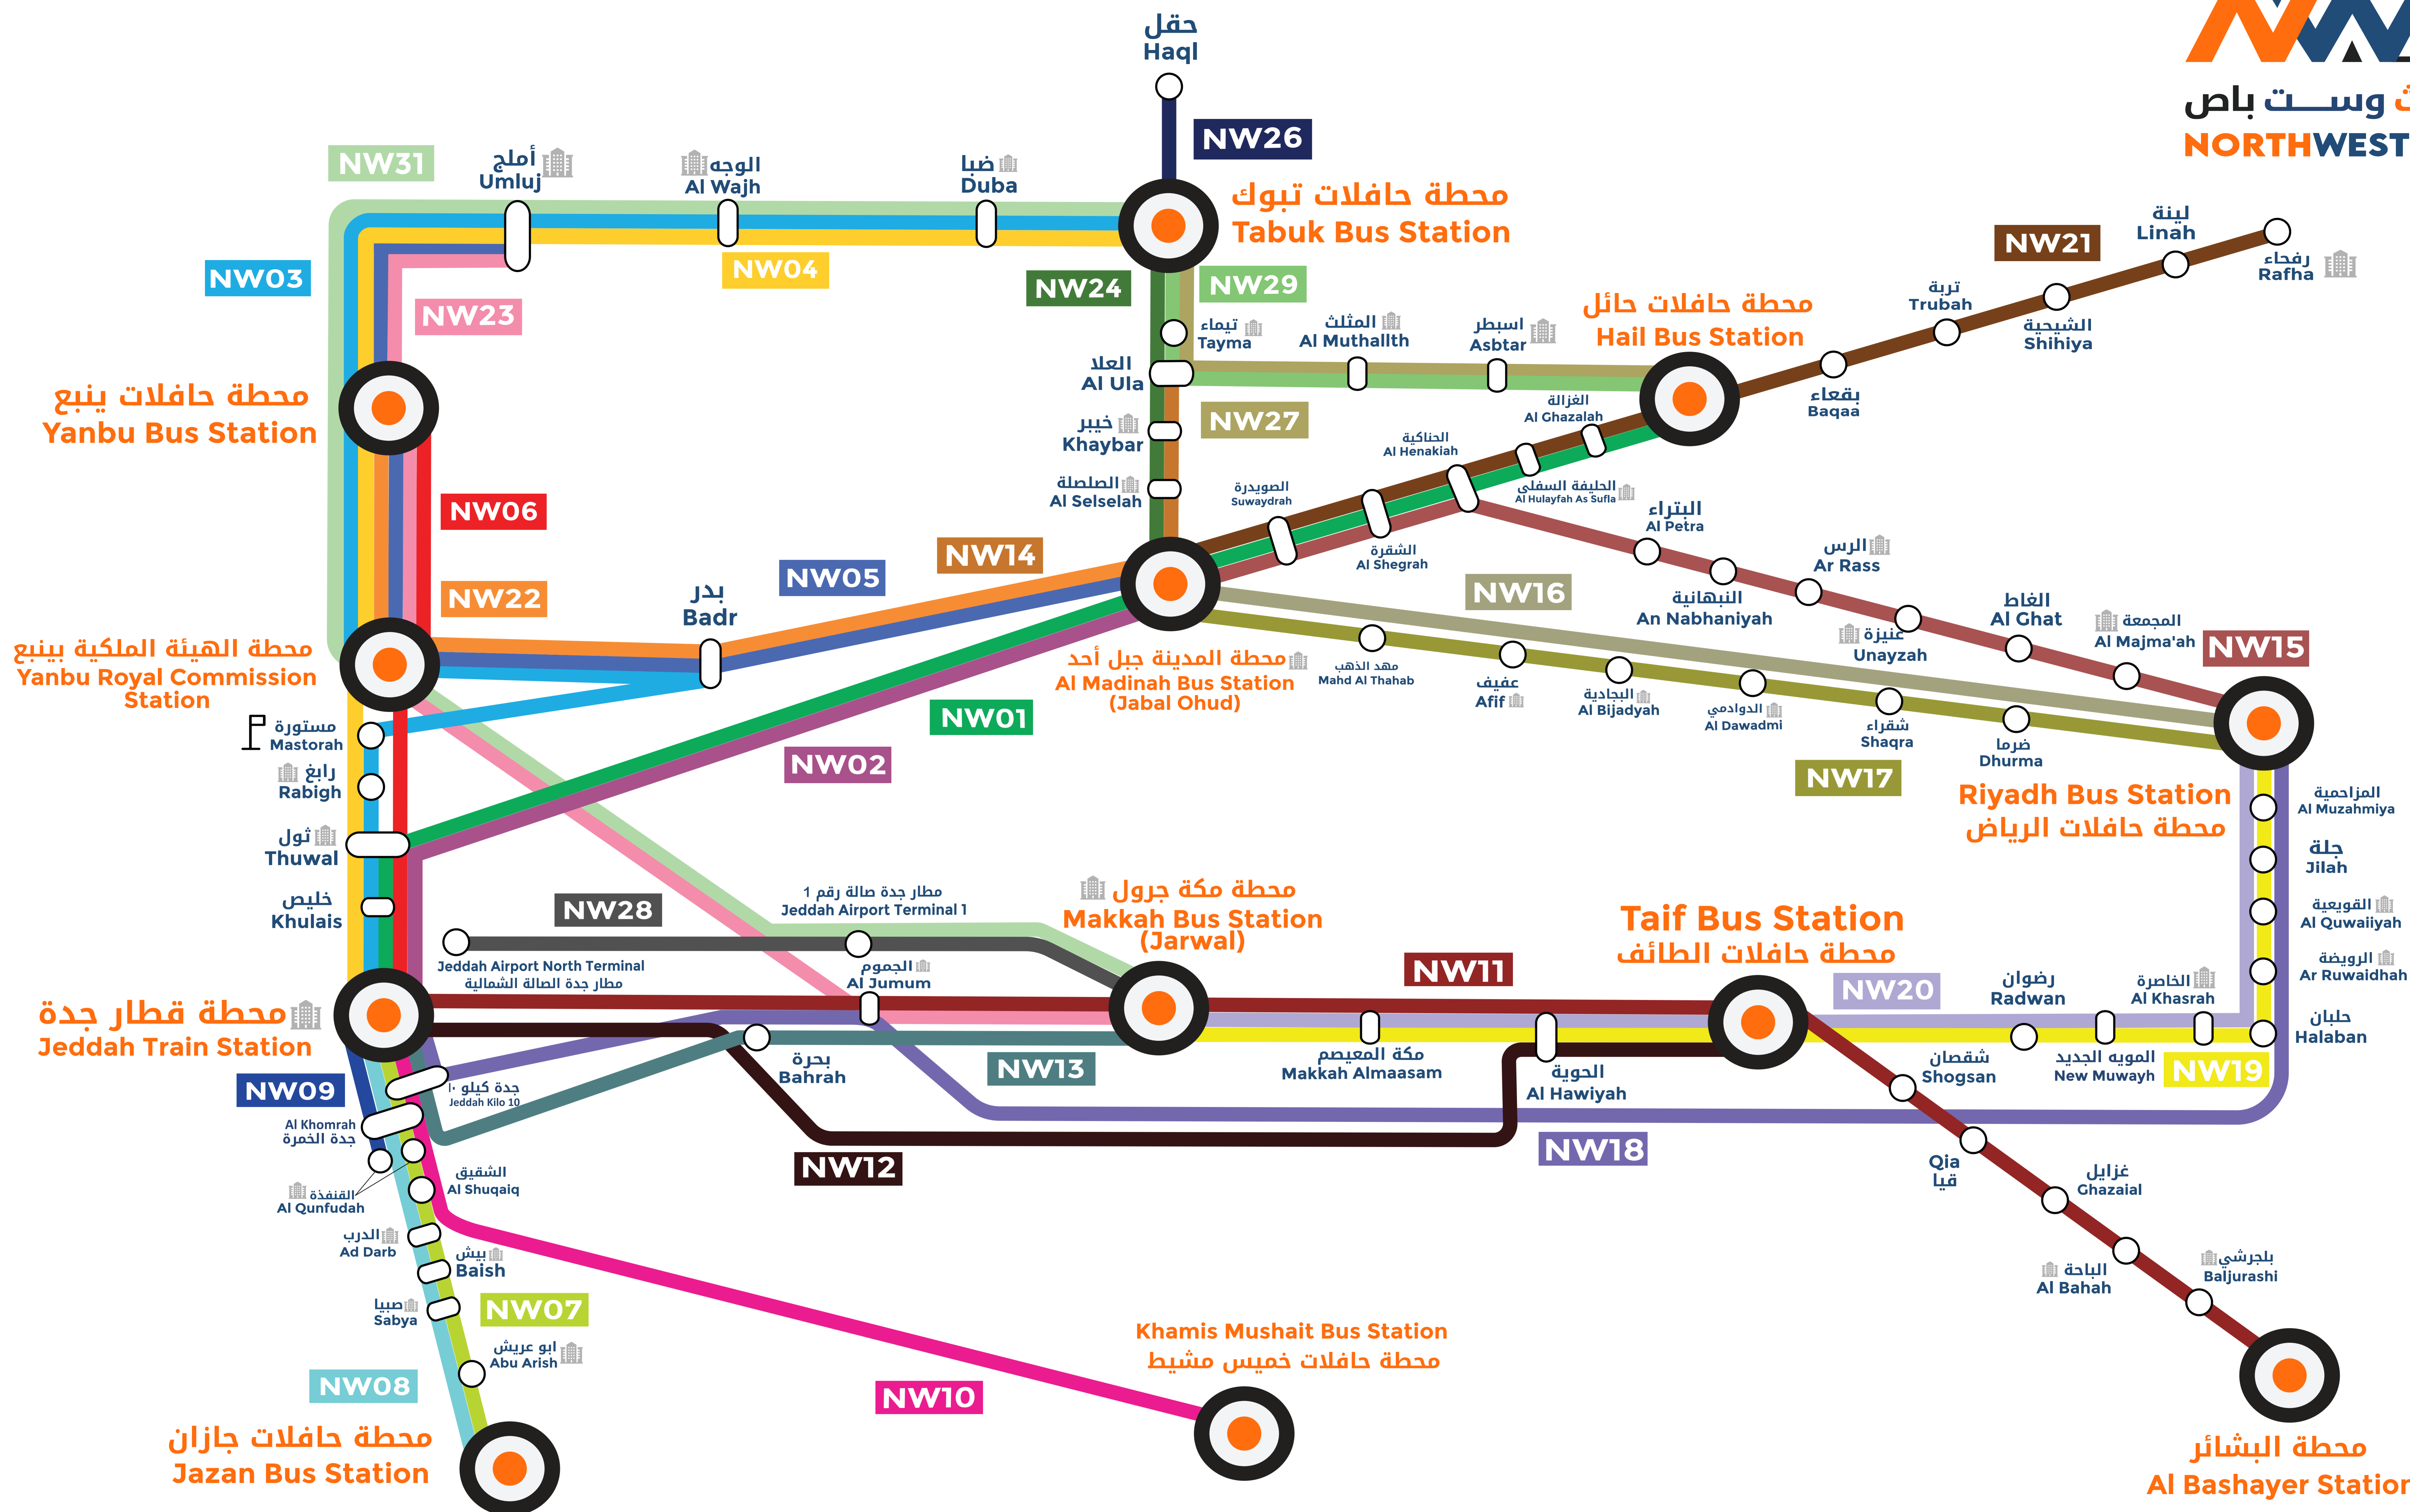

نورث وست باص
NORTHWESTBUS

Map Legend

	Routes		Bus Station
	Agency		Stops
	Shelter		Shared Stops

Routes

NW01	NW05	NW09	NW13	NW17	NW21	NW26
NW02	NW06	NW10	NW14	NW18	NW22	NW27
NW03	NW07	NW11	NW15	NW19	NW23	NW28
NW04	NW08	NW12	NW16	NW20	NW24	NW29
						NW31